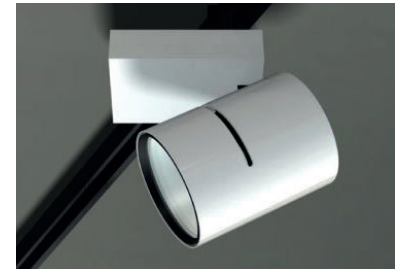

PRODUCT DESCRIPTION

Spot on track for general or accent lighting. The art version is with its CRI 98 the perfect solution to enlighten art and musea.

Aluminium luminaire, white or black powder coated, with several possible reflectors (16°, 26°, 40°).

TECHNICAL DATA

Application	3F track
Dimensions	∅ 120mm h 150mm - base 150 x 96 x 40mm
IP rating	IP20
Power	230V
Lifetime L70/F10/65°C	>60000h
MacAdam ellipse	2
Guarantee	5 year

Color Temperature	Wattage	Forward Current	Lumen (LED) (at tp = 65°C)	Lumen/Watt (at tp = 65°C)	CRI	Energy Label
3100K	36,7W	900mA	2966 lm	95 lm/W	97	F