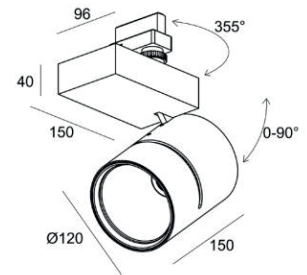

PRODUCT DESCRIPTION

Spot on track for general or accent lighting. The art version is with its CRI 98 the perfect solution to enlighten art and musea.

Aluminium luminaire, white or black powder coated, with several possible reflectors (16°, 26°, 40°).

TECHNICAL DATA

Application	3F track
Dimensions	∅ 120mm h 150mm - base 150 x 96 x 40mm
IP rating	IP20
Power	230V
Lifetime L70/F10/65°C	>60000h
MacAdam ellipse	2
Guarantee	5 year

Color Temperature	Wattage	Forward Current	Lumen (LED) (at tp = 65°C)	Lumen/Watt (at tp = 65°C)	CRI	Energy Label
3100K	36,7W	900mA	2966 lm	95 lm/W	97	F

ORDER REFERENCE

> LUMINAIRE

! ORDER REFERENCE + (1) **W** (white) / **B** (black)
 + (2) **DD1** (for DALI dim.Eutrac) / **DD2** (for DALI dim. Global)

3100K

16°	ZUMI042050221	Slingshot 3F Art SLE G7 HO 2966 lm 900mA 36,7W 3100K CRI97	16° incl.driver
26°	ZUMI042050321	Slingshot 3F Art SLE G7 HO 2966 lm 900mA 36,7W 3100K CRI97	26° incl.driver
40°	ZUMI042050421	Slingshot 3F Art SLE G7 HO 2966 lm 900mA 36,7W 3100K CRI97	42° incl.driver