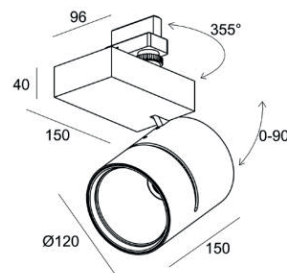

Aluminium luminaire, white or black powder coated, with several possible reflectors (16°, 26°, 40°)

TECHNICAL DATA

Application 3F track
 Dimensions \varnothing 120mm h 150mm - base 150 x 96 x 40mm
 IP rating IP20
 Power 230V
 Lifetime L70/F10/65°C >60000h
 MacAdam ellipse 3
 Guarantee 5 year

Color Temperature	Wattage	Forward Current	Lumen (LED) (at tp = 65°C)	Lumen/Watt (at tp = 65°C)	CRI	Energy Label
3250K	36,7W	900mA	3258lm	104 lm/W	95	F

ORDER REFERENCE

> LUMINAIRE

! ORDER REFERENCE + (1) **W** (white) / **B** (black)
 + (2) **DD1** (for DALI dim.Eutrac) / **DD2** (for DALI dim. Global)