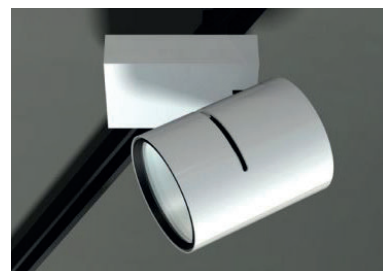

PRODUCT DESCRIPTION

Spot on track for general or accent lighting. The fashion version has an optimized light spectrum with warm, vibrant colours combined with a pure, shiny white, which is ideal for the perfect fashion presentation.

Aluminium luminaire, white or black powder coated, with several possible reflectors (16°, 26°, 40°)

TECHNICAL DATA

Application 3F track
 Dimensions \varnothing 120mm h 150mm - base 150 x 96 x 40mm
 IP rating IP20
 Power 230V
 Lifetime L70/F10/65°C >60000h
 MacAdam ellipse 3
 Guarantee 5 year