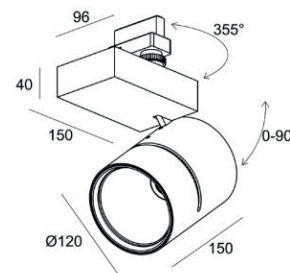

Aluminium luminaire, white or black powder coated, with several possible reflectors (16°, 26°, 40°).
Standard equipped with PC-cover for food environment.

**TECHNICAL DATA**

Application	3F track
Dimensions	∅ 120mm h 150mm - base 150 x 96 x 40mm
IP rating	IP20
Power	230V
Lifetime L70/F10/65°C	>60000h
MacAdam ellipse	3 (GOLD+ / FRESH MEAT: 4)
Guarantee	5 year