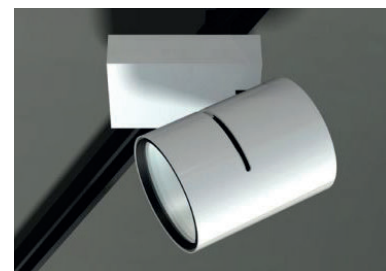

PRODUCT DESCRIPTION

Spot on track equipped with a LEDmodule especially to enlighten food products.
There's a choice between 'fish' to light up fish products, 'gold' for bakery goods and 'gold+' for rather crusty bakery goods such as croissants and baguettes.
The 'meat+' provides a highly red color which is ideal for the presentation of meat.
Its 'fresh meat' is suitable to use for meat in the counter. Fruit is ideal for fruit and vegetables.

Aluminium luminaire, white or black powder coated, with several possible reflectors (16°, 26°, 40°).
Standard equipped with PC-cover for food environment.

**TECHNICAL DATA**

Application	3F track
Dimensions	∅ 120mm h 150mm - base 150 x 96 x 40mm
IP rating	IP20
Power	230V
Lifetime L70/F10/65°C	>60000h
MacAdam ellipse	3 (GOLD+ / FRESH MEAT: 4)
Guarantee	5 year