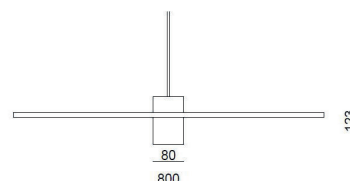

PRODUCT DESCRIPTION

Pendant for general or accent lighting.
Aluminium luminaire in several colors and color temperatures with several possible reflectors.

TECHNICAL DATA

Application	Suspension
Dimensions	∅ 800mm h 123mm
IP rating	IP20
Power	230V or 350mA / 500mA
Lifetime L70/F10/65°C	>55000h
MacAdam ellipse	3
Guarantee	5 year

(*on components, only if ordered luminaire **+driver**)

Color Temperature	Wattage excl. driver	Wattage incl. driver	Forward Current	Lumen (LED) (at tp = 65°C)	Lumen/Watt (LED) (at tp = 65°C)	CRI	Energy Label
350mA							
2700K	11,8W	13,6W	350mA	1558 lm	134 lm/W	90+	F
	16,9W	19,4W	500mA	2225 lm	134 lm/W	90+	F
3000K	11,8W	13,6W	350mA	1714 lm	147 lm/W	90+	E
	16,9W	19,4W	500mA	2449 lm	147 lm/W	90+	E