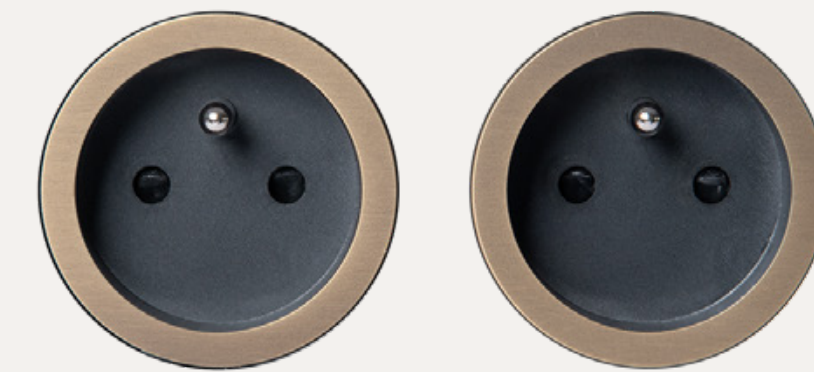

with ventilation

without ventilation

light + motion better together

Lights up when you're there, shuts down when you're gone.
Works fully autonomous (48V) and delivers up to 800 lumen.
Say hello to the world's first invisible motion sensor.

with motion sensor

without motion sensor

light only

Discover a complete collection of architectural lighting designed with the same attention to detail.

Unique combinations
embedded into a minimal
functional lighting collection.

sockets and switches

Introducing ROND, a complete range of design sockets, push-buttons and data ports, stunning in every way. Enjoy pure circular shapes crafted from high-end materials.

exclusive brass finishes