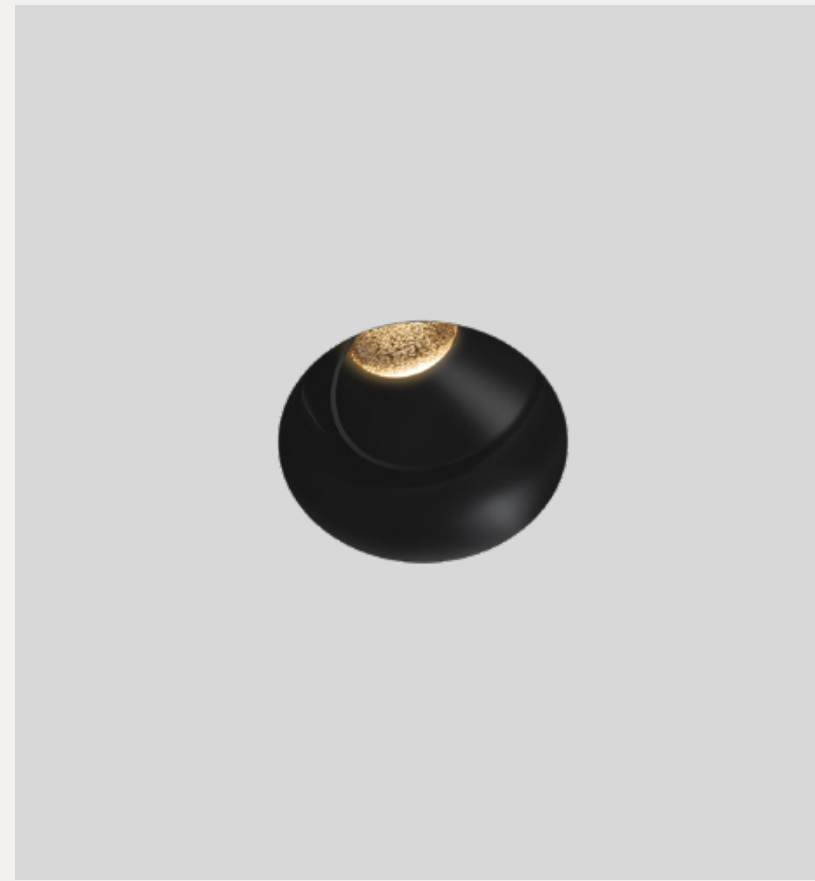

with ventilation

without ventilation

light + motion better together

Lights up when you're there, shuts down when you're gone.
Works fully autonomous (48V) and delivers up to 800 lumen.
Say hello to the world's first invisible motion sensor.

sockets and switches

Introducing ROND, a complete range of design sockets, push-buttons and data ports, stunning in every way. Enjoy pure circular shapes crafted from high-end materials.

exclusive brass finishes