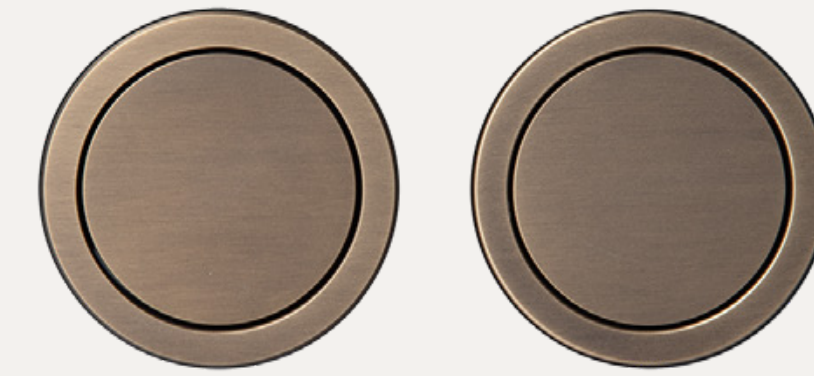

with motion sensor

without motion sensor

light only

Discover a complete collection of architectural lighting designed with the same attention to detail.

Unique combinations
embedded into a minimal
functional lighting collection.

sockets and switches

Introducing ROND, a complete range of design sockets, push-buttons and data ports, stunning in every way. Enjoy pure circular shapes crafted from high-end materials.

exclusive brass finishes