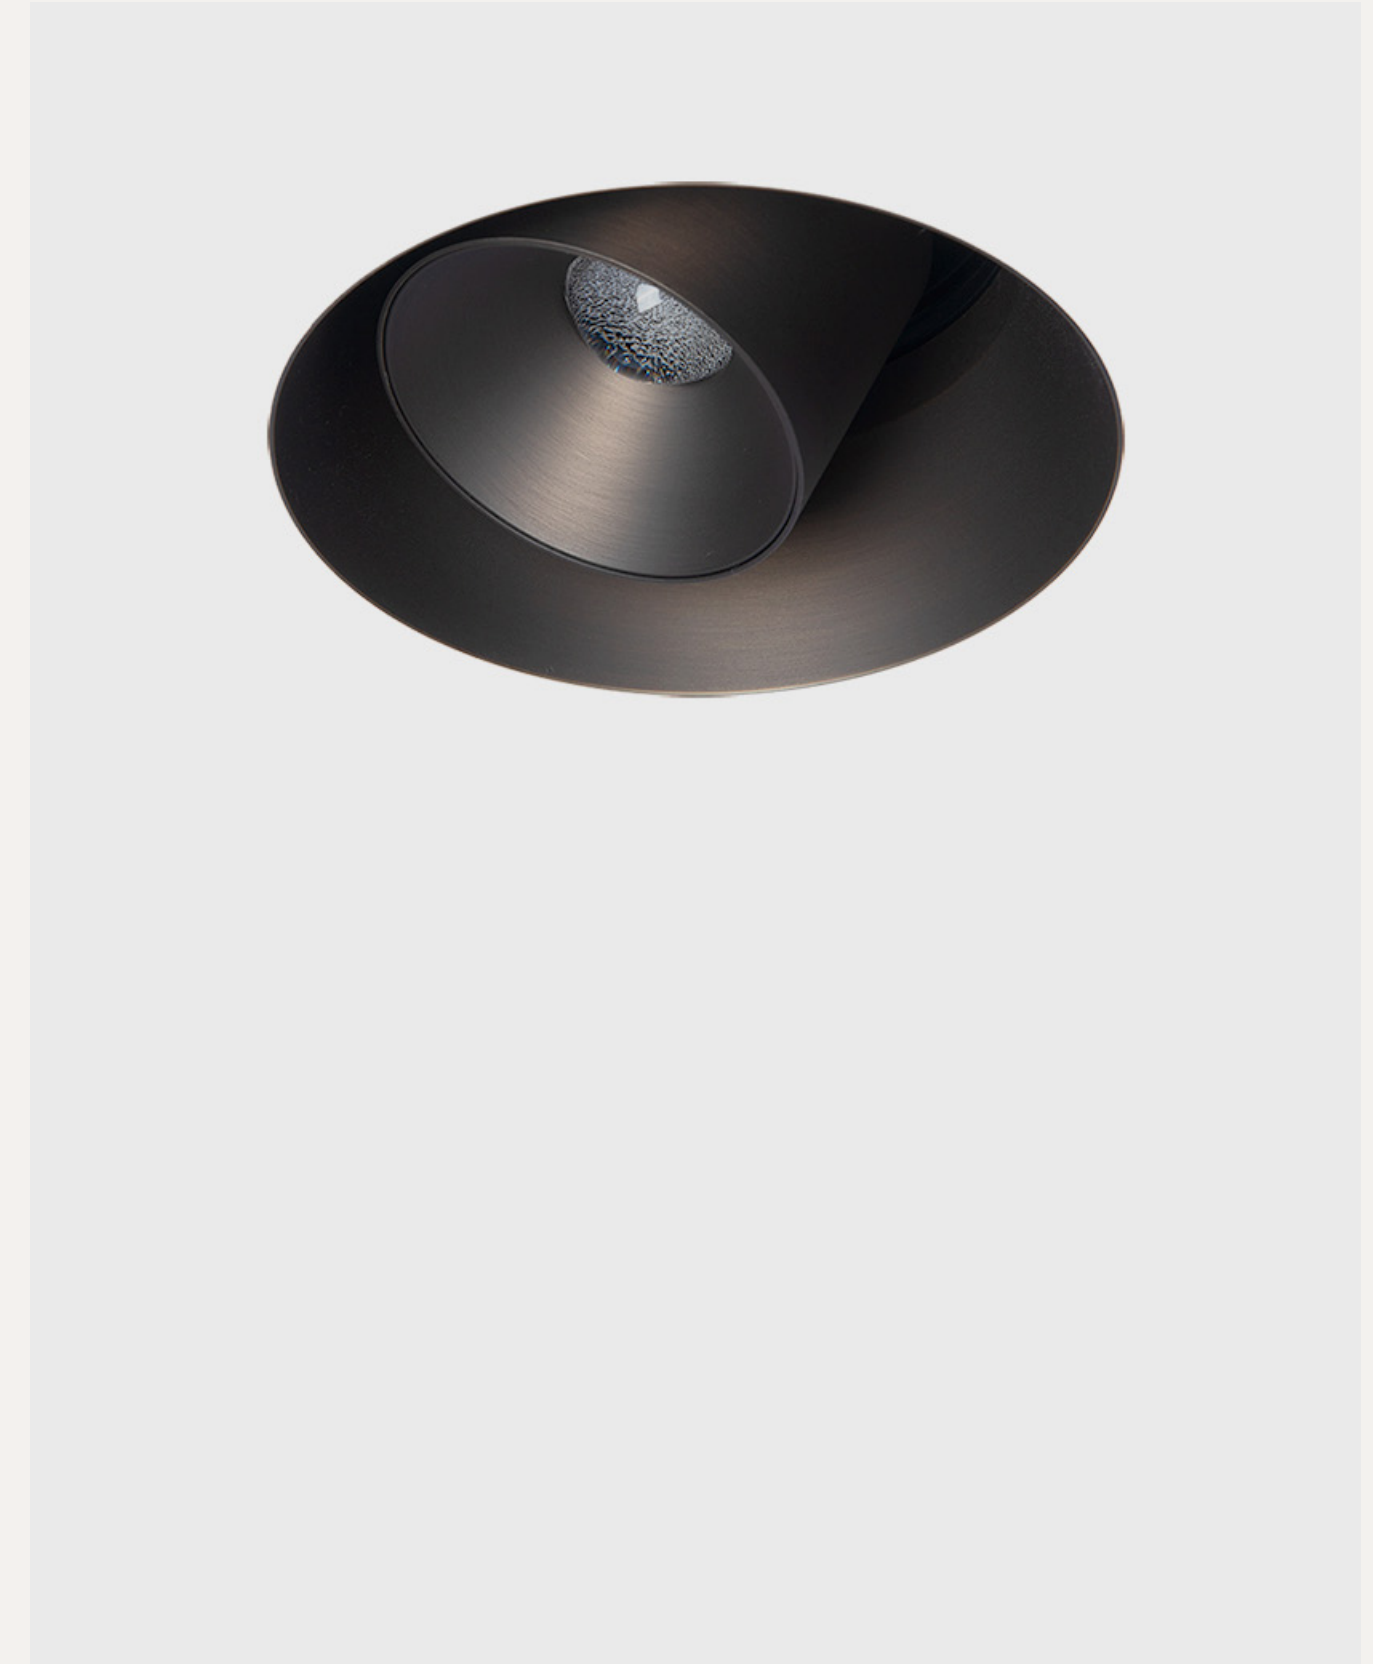

contact

hello@prado.eu
+32 58 23 00 22
Handelsstraat 19
8630 Veurne
Belgium