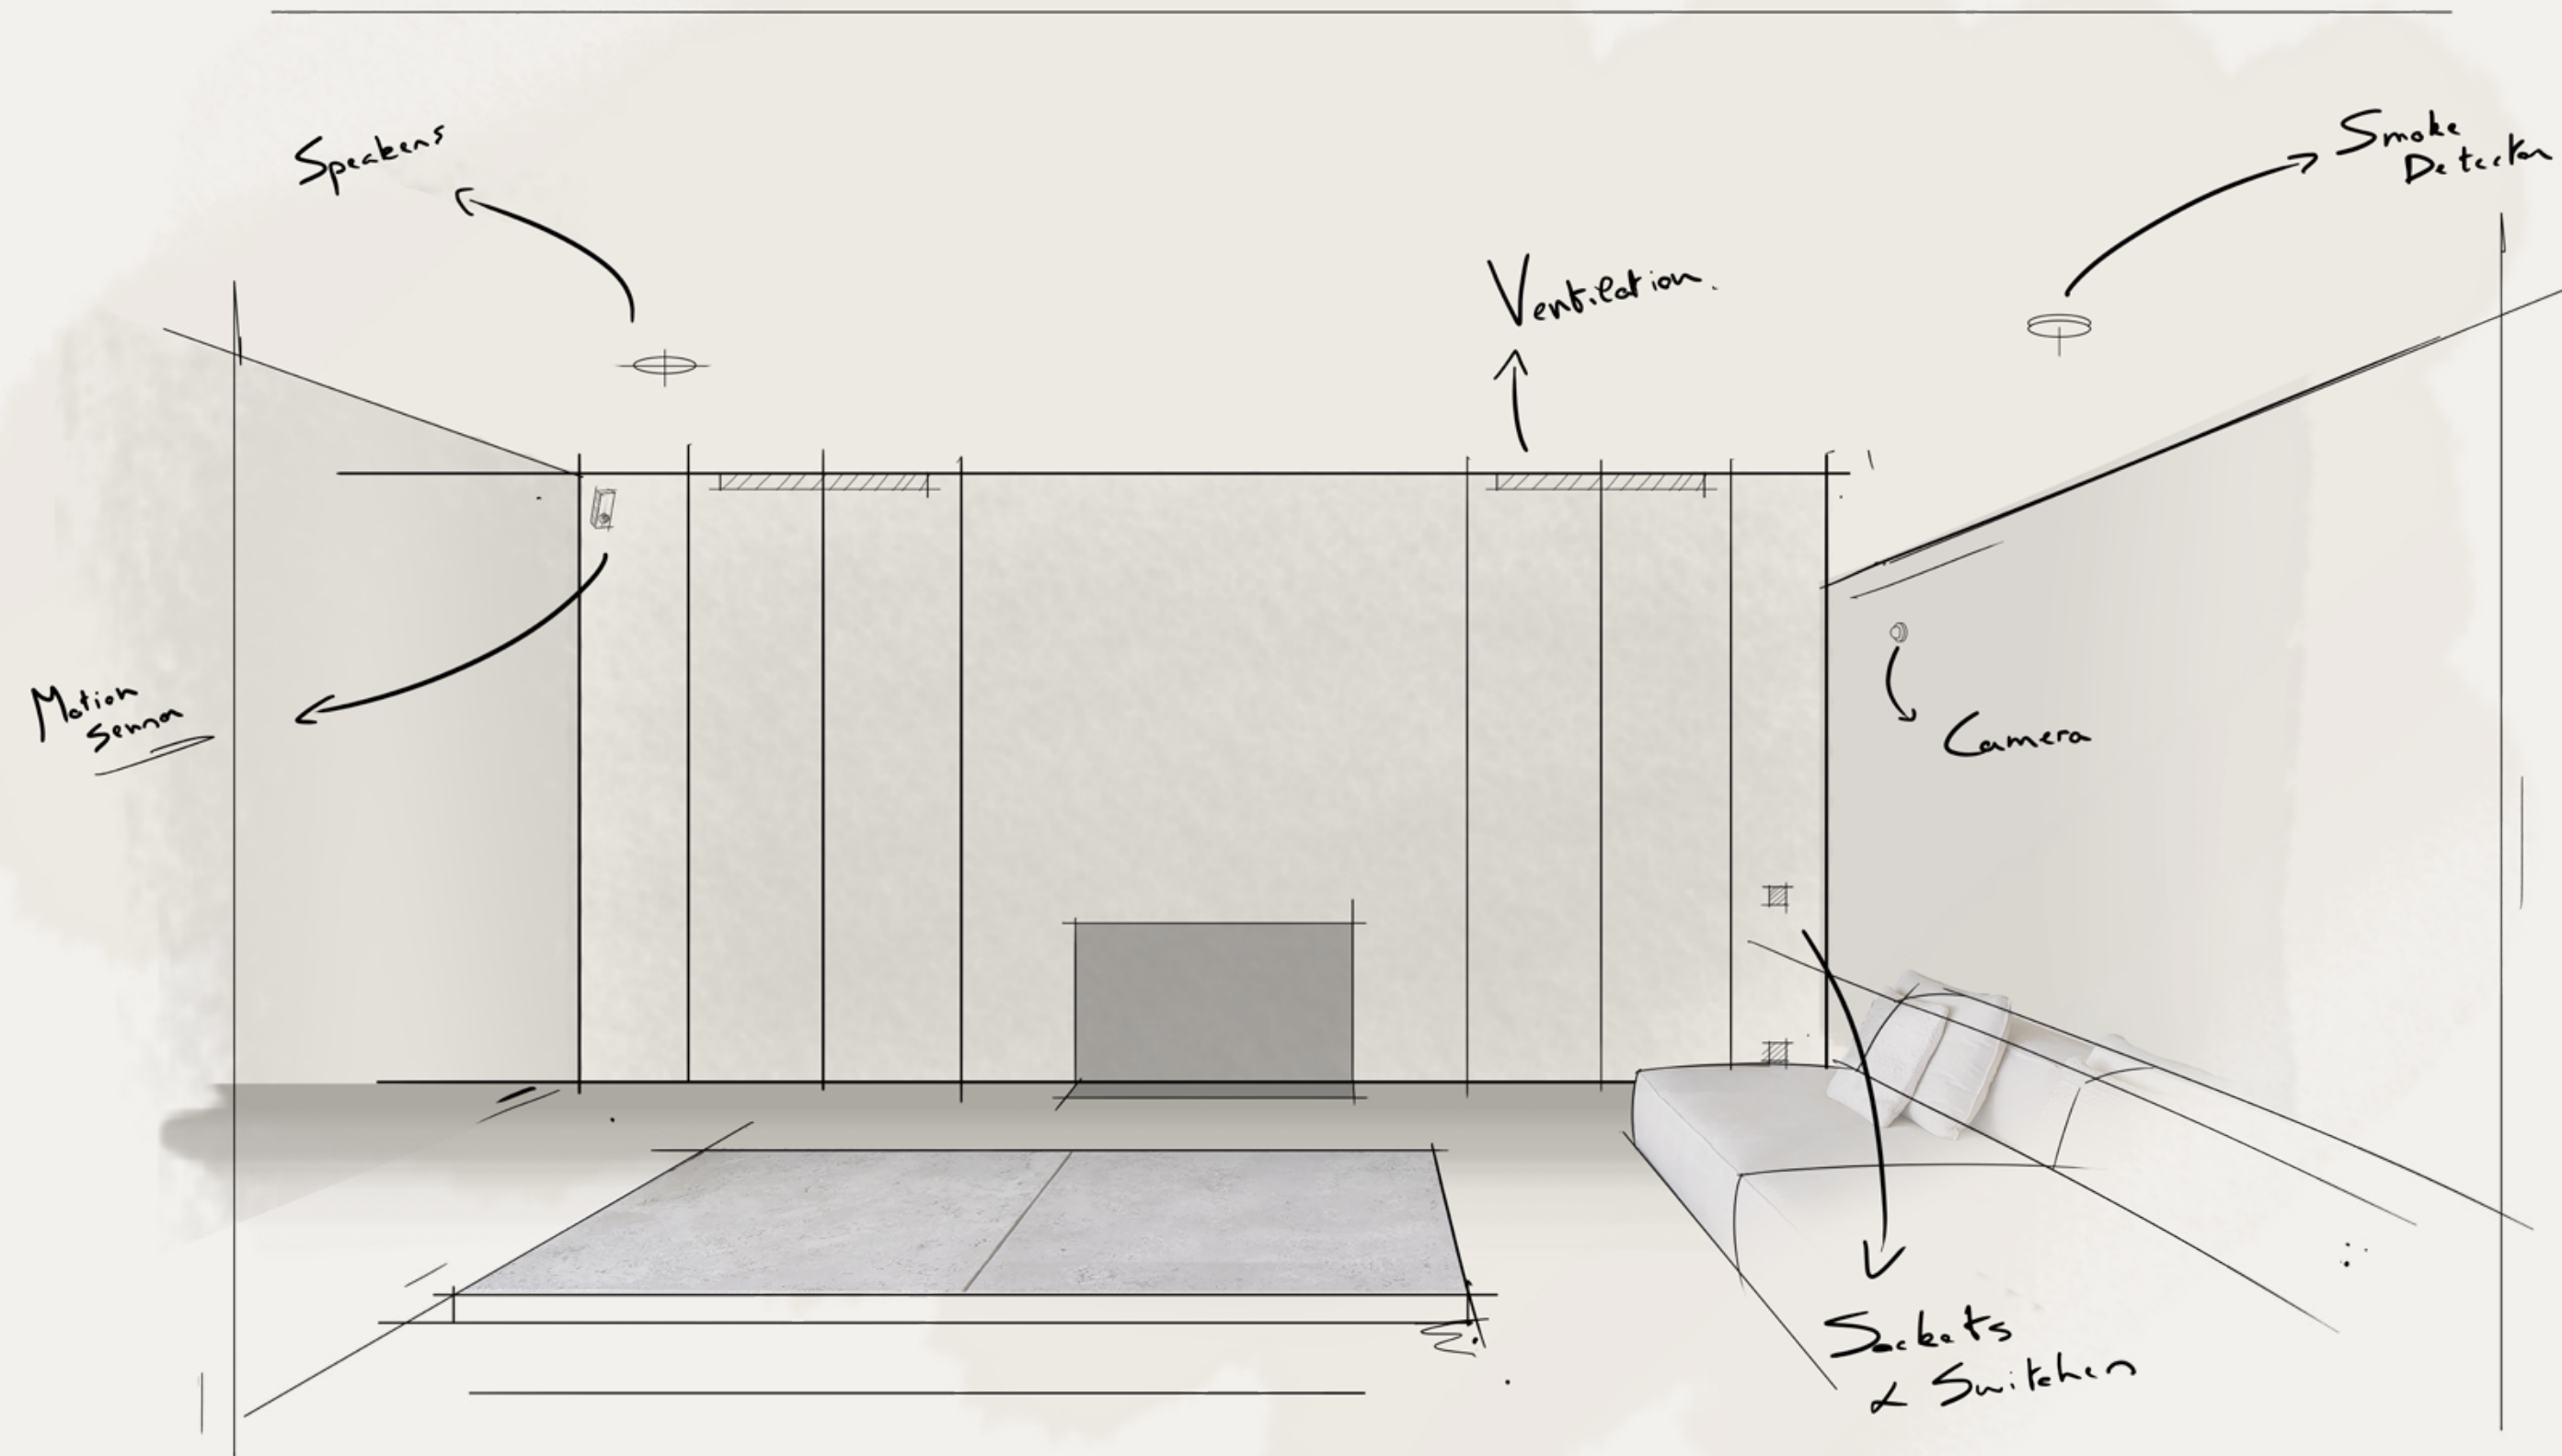

prado

invisible home technology

Today's home is a place to come at peace yet it gets packed with more and more technology.

Our home technology highlights what matters most without being present. Thoughtfully integrated to create an aesthetic space, a seamless life and ultimately more calming homes.

with ventilation

without ventilation

light + motion better together

Lights up when you're there, shuts down when you're gone.
Works fully autonomous (48V) and delivers up to 800 lumen.
Say hello to the world's first invisible motion sensor.

sockets and switches

Introducing ROND, a complete range of design sockets, push-buttons and data ports, stunning in every way. Enjoy pure circular shapes crafted from high-end materials.

exclusive brass finishes