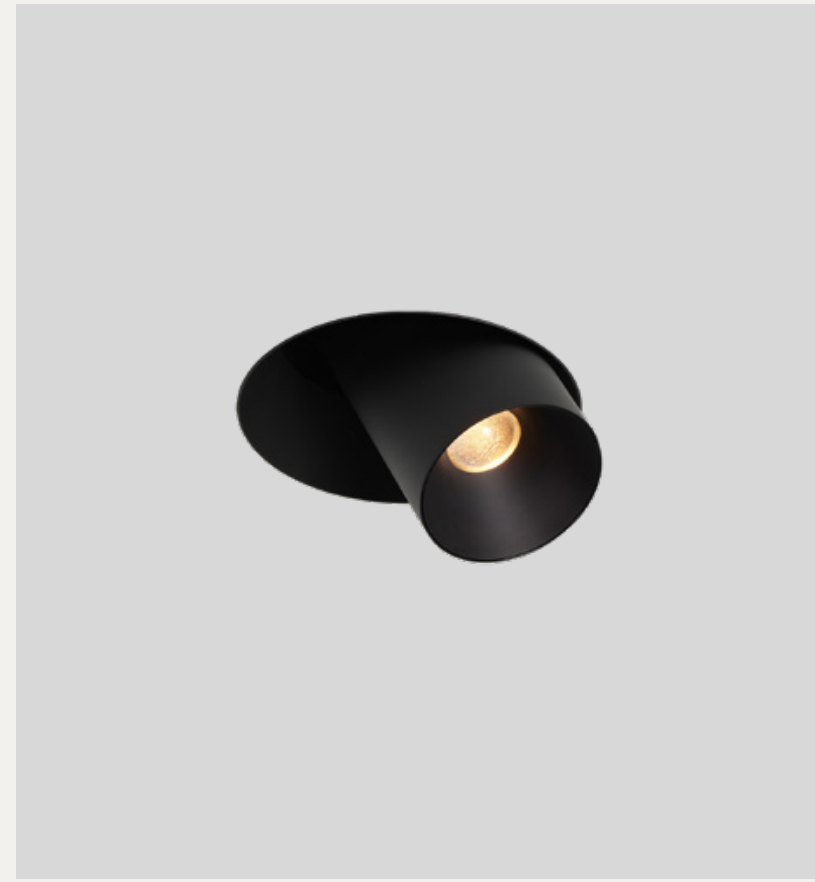

with ventilation

without ventilation

light + motion better together

Lights up when you're there, shuts down when you're gone.
Works fully autonomous (48V) and delivers up to 800 lumen.
Say hello to the world's first invisible motion sensor.

with motion sensor

without motion sensor

light only

Discover a complete collection of architectural lighting designed with the same attention to detail.

Unique combinations
embedded into a minimal
functional lighting collection.

sockets and switches

Introducing ROND, a complete range of design sockets, push-buttons and data ports, stunning in every way. Enjoy pure circular shapes crafted from high-end materials.

exclusive brass finishes