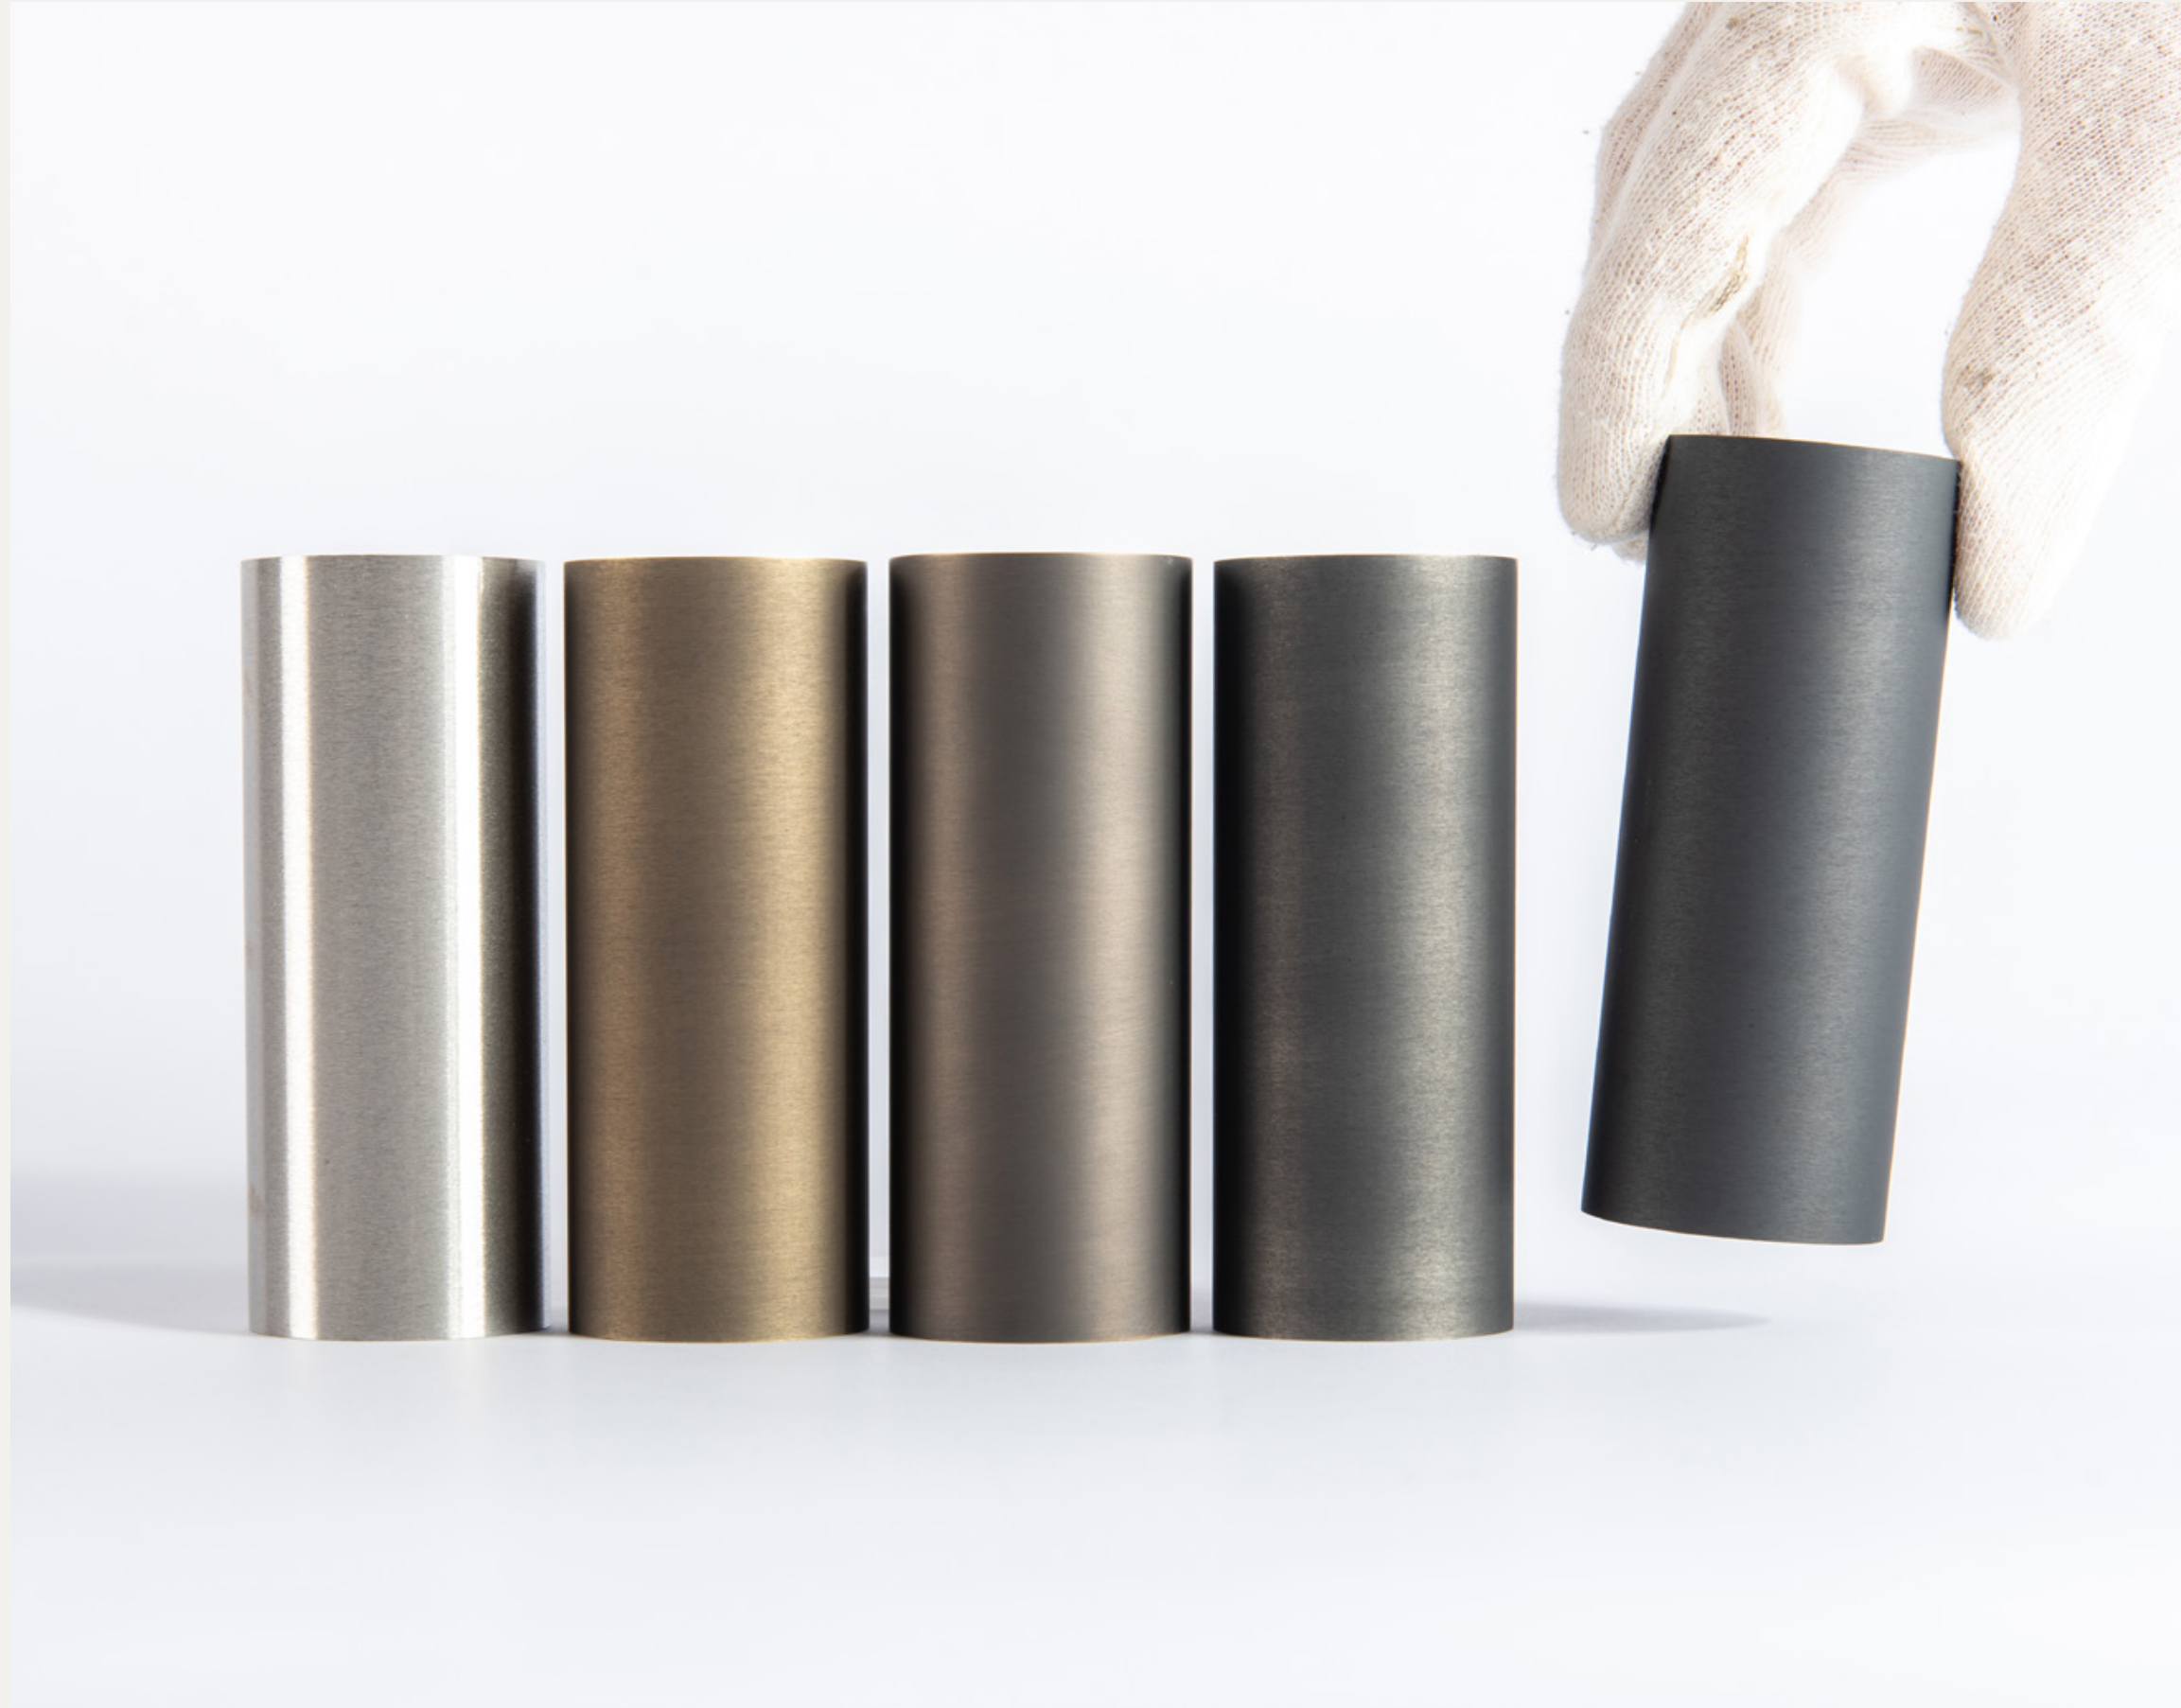

sockets and switches

Introducing ROND, a complete range of design sockets, push-buttons and data ports, stunning in every way. Enjoy pure circular shapes crafted from high-end materials.

exclusive brass finishes