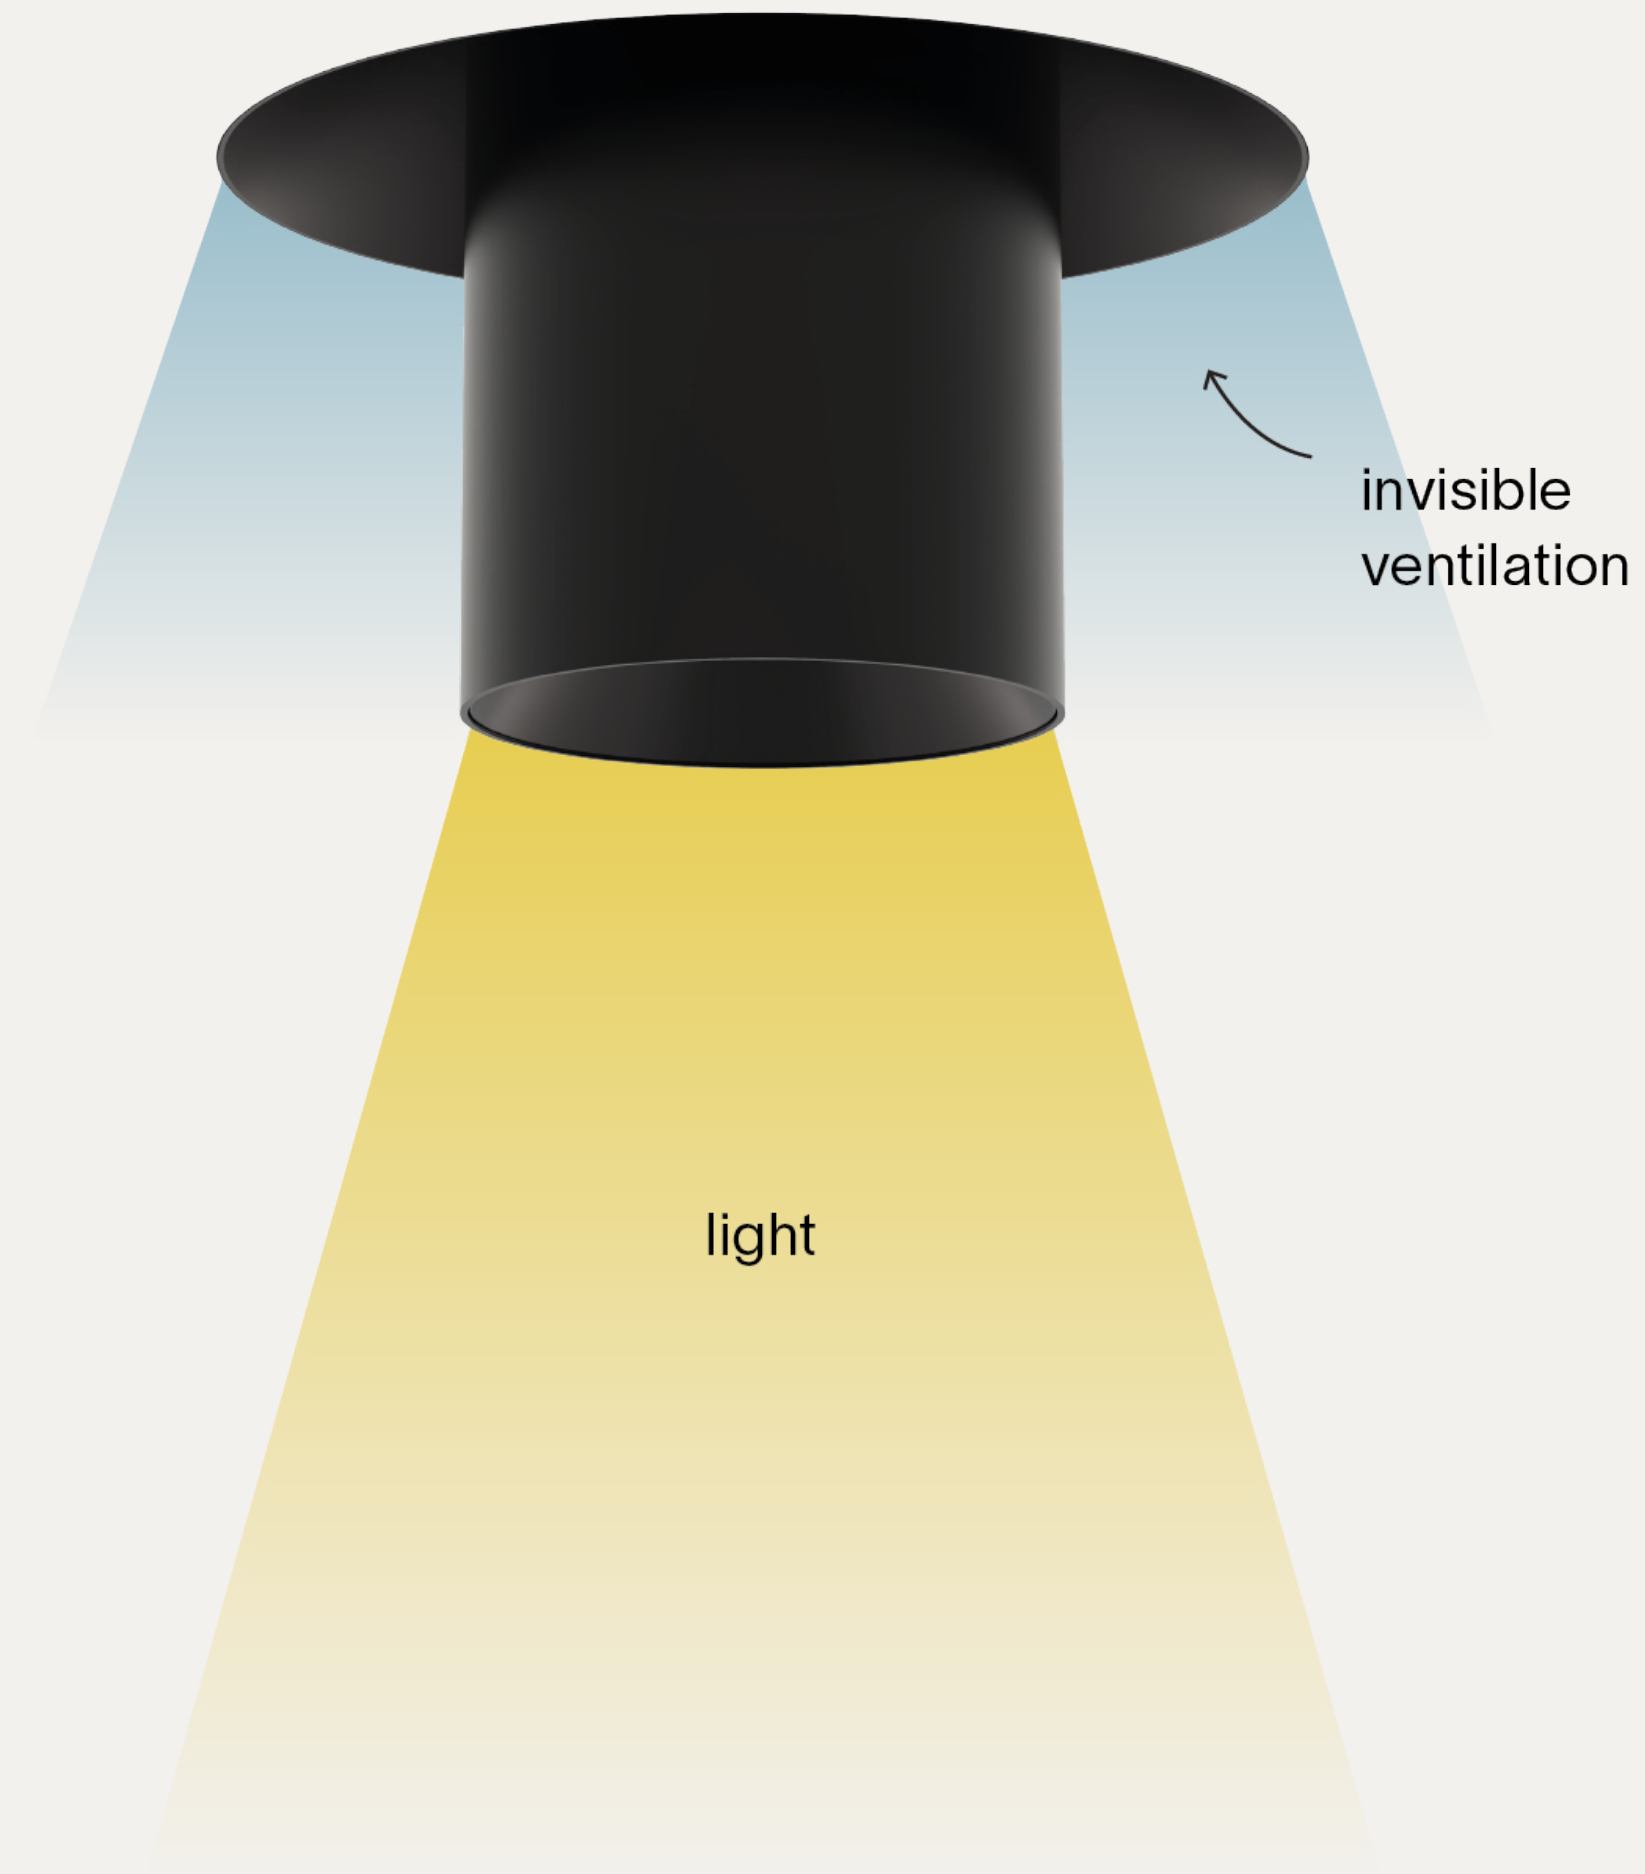

light + ventilation better together

Ever seen a good looking ventilation valve?
We haven't. And we wanted to change that.
Meet the first invisible ventilation valve.