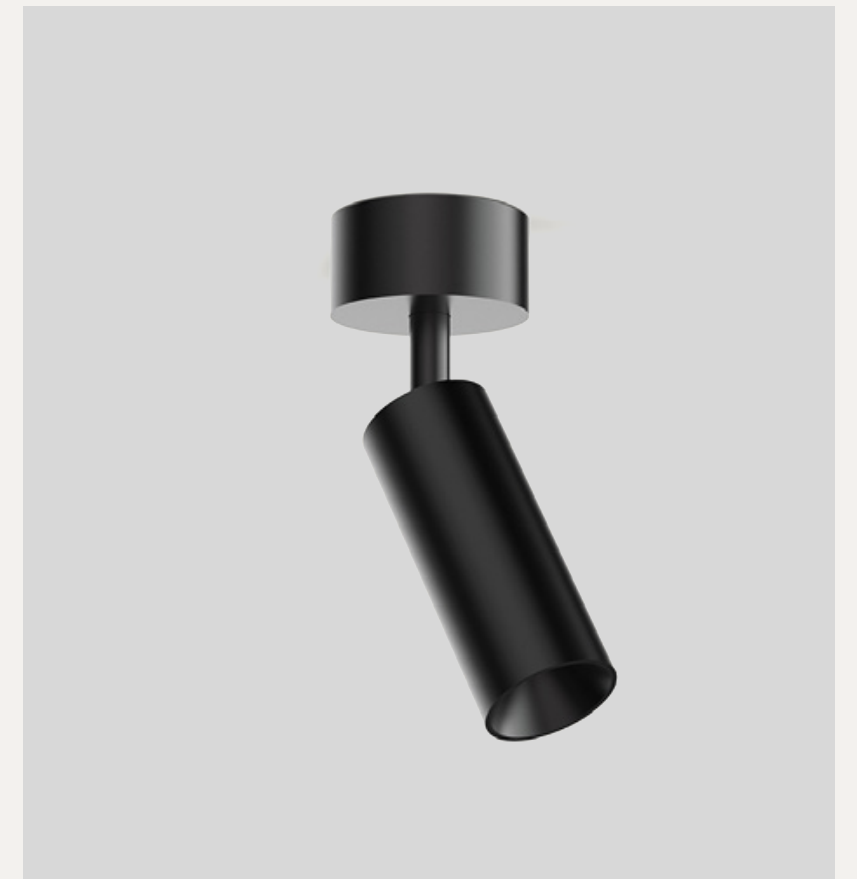

with ventilation

without ventilation

light + motion better together

Lights up when you're there, shuts down when you're gone.
Works fully autonomous (48V) and delivers up to 800 lumen.
Say hello to the world's first invisible motion sensor.

with motion sensor

without motion sensor

light only

Discover a complete collection of architectural lighting designed with the same attention to detail.

Unique combinations
embedded into a minimal
functional lighting collection.

sockets and switches

Introducing ROND, a complete range of design sockets, push-buttons and data ports, stunning in every way. Enjoy pure circular shapes crafted from high-end materials.

exclusive brass finishes