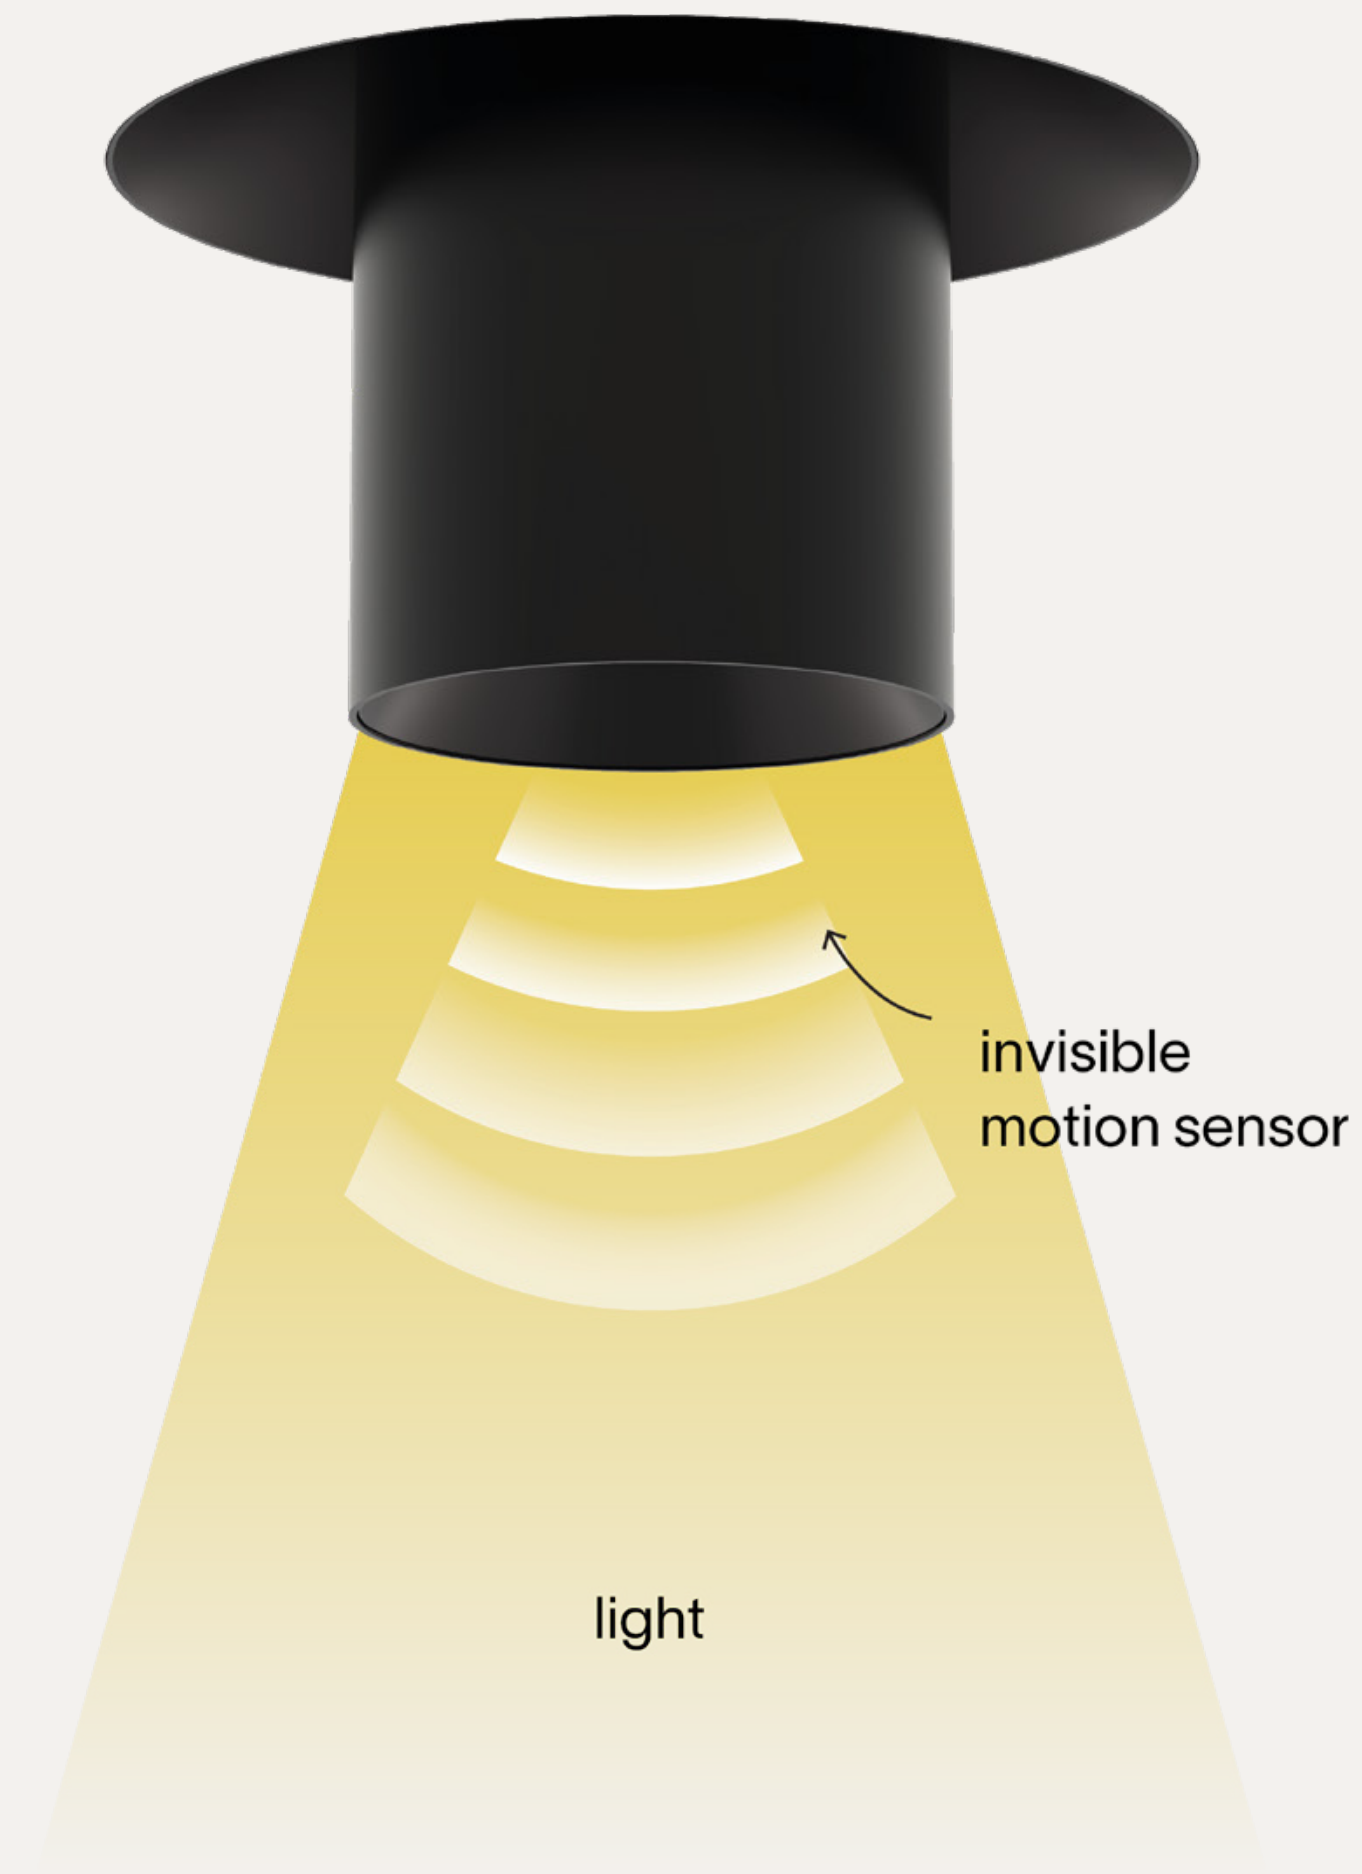

with ventilation

without ventilation

light + motion better together

Lights up when you're there, shuts down when you're gone.
Works fully autonomous (48V) and delivers up to 800 lumen.
Say hello to the world's first invisible motion sensor.