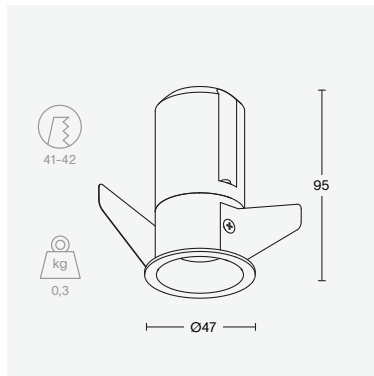

light only | trim short

colour	alu		
colour temperature	2700K	3000K	
beam angle	25°	40°	60°
output	up to 600 lumen		
CRI	90+	97	
IP	65		
price	€ 269 excl. VAT		

light only

trimless spot mini | long

finish	alu	brass		
colour temperature	2700K	3000K		
beam angle	10°	20°	40°	60°
output	up to 750 lumen			
CRI	90+	97		
IP	44			
price	€ 149 - 249 excl. VAT			

trimless spot mini | short

finish	alu	brass		
colour temperature	2700K	3000K		
beam angle	10°	20°	40°	60°
output	up to 550 lumen			
CRI	90+	97		
IP	44			
price	€ 149 - 249 excl. VAT			

trim spot mini | long