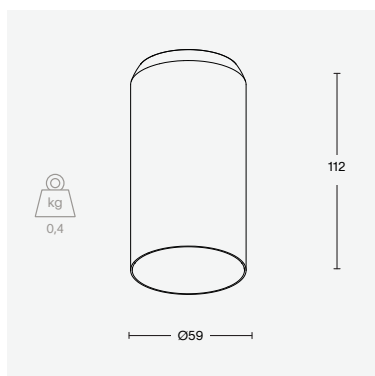

light + motion | surface

finish	alu	
colour temperature	2700K	3000K
motion detector	passive infrared sensor (PIR)	
detection angle	h 360 v 100	
light output	up to 800 lumen	
other	CRI 90+	IP ↑ 20
price	€ 309 excl. VAT