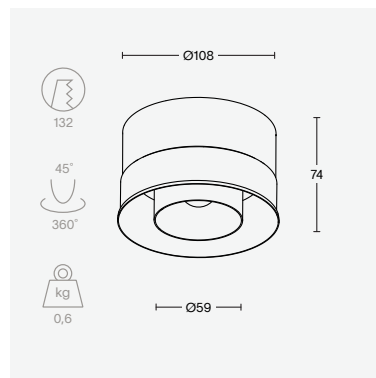

finish	alu	brass	
colour temperature	2700K	3000K	
beam angle	15°	25°	40°
output	up to 1100 lumen		
CRI	90+	97	
IP	65		
price	€ 189 - 329 excl. VAT		

wallwash | trimless

finish	alu	
colour temperature	2700K	3000K
beam angle	asymmetric	
output	up to 1000 lumen	
CRI	90+	97
IP	20	
price	€ 229 excl. VAT	

light only

light only | long

finish	alu	brass		
colour temperature	2700K	3000K		
beam angle	15°	25°	40°	60°
output	up to 1100 lumen			
CRI	90+	97		
IP	↓ 65 ↑ 20			
price	€ 289 - 549 excl. VAT			

light only | short