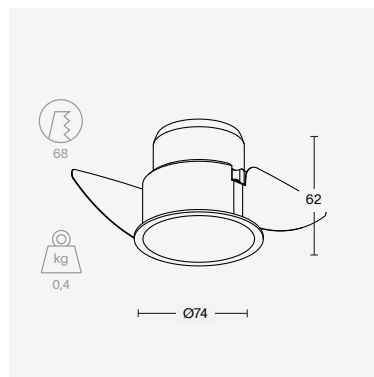

light only

trimless spot | long

finish	alu	brass
colour temperature	2700K	3000K
beam angle	15° 25° 40°	60°
output	up to 1100 lumen	
CRI	90+	97
IP	65	
price	€ 149 - 249 excl. VAT	

trimless spot | short

finish	alu	brass
colour temperature	2700K	3000K
beam angle	40°	60°
output	up to 800 lumen	
CRI	90+	97
IP	65	
price	€ 149 - 249 excl. VAT	

trim spot | long

finish	alu	brass
colour temperature	2700K	3000K
beam angle	15° 25° 40°	60°
output	up to 1100 lumen	
CRI	90+	97
IP	65	
price	€ 149 - 249 excl. VAT	

trim spot | short

finish	alu	brass
colour temperature	2700K	3000K
beam angle	15° 25° 40°	60°
output	up to 800 lumen	
CRI	90+	97
IP	65	
price	€ 149 - 249 excl. VAT	