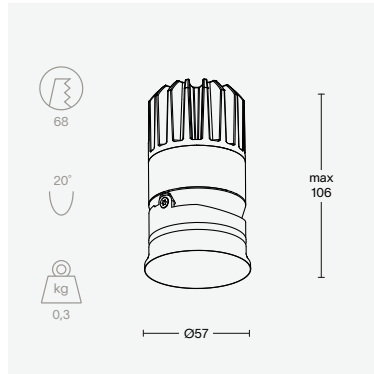

light only

trimless spot | long

finish	alu	brass
colour temperature	2700K	3000K
beam angle	15° 25° 40°	60°
output	up to 1100 lumen	
CRI	90+	97
IP	65	
price	€ 149 - 249 excl. VAT	

trimless spot | short

finish	alu	brass
colour temperature	2700K	3000K
beam angle	40°	60°
output	up to 800 lumen	
CRI	90+	97
IP	65	
price	€ 149 - 249 excl. VAT	

trim spot | long

finish	alu	brass
colour temperature	2700K	3000K
beam angle	15° 25° 40°	60°
output	up to 1100 lumen	
CRI	90+	97
IP	65	
price	€ 149 - 249 excl. VAT	

trim spot | short

finish	alu	brass
colour temperature	2700K	3000K
beam angle	15° 25° 40°	60°
output	up to 800 lumen	
CRI	90+	97
IP	65	
price	€ 149 - 249 excl. VAT	

light only

trimless spot | adjustable

finish	alu	brass	
colour temperature	2700K	3000K	
beam angle	15°	25°	40°
output	up to 1100 lumen		
CRI	90+	97	
IP	65		
price	€ 189 - 329 excl. VAT		

trim spot | adjustable