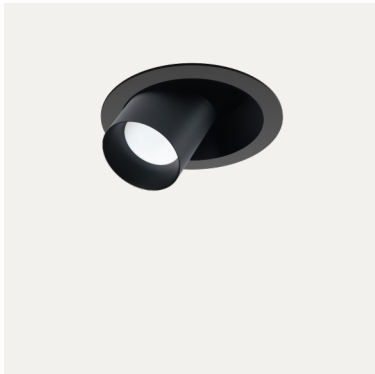

light + motion + ventilation | trim long

finish	alu	
colour temperature	2700K	3000K
motion detection	PIR (h 360 v 100)	
ventilation	h 360 v 100	
light output	up to 800 lumen	
other	CRI 90+	IP20
price	€ 409 excl. VAT