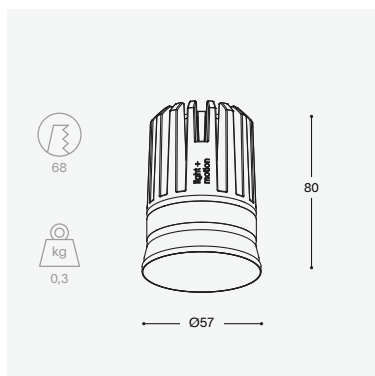

light + motion

light + motion | trimless

finish	alu	brass
colour temperature	2700K	3000K
motion detector	passive infrared sensor (PIR)	
detection angle	h 360 v 100	
light output	up to 800 lumen	
other	CRI 90+	IP ↑ 20
price	€ 229 - 329 excl. VAT