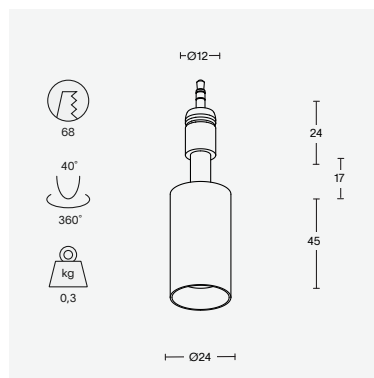

acrobat micro | trim long

finish	alu	brass	
colour temperature	2700K	3000K	
beam angle	10°	30°	50°
output	up to 300 lumen		
CRI	97		
IP	20		
price	€ 229 - 369 excl. VAT		

acrobat micro | trim short

finish	alu	brass	
colour temperature	2700K	3000K	
beam angle	10°	30°	50°
output	up to 250 lumen		
CRI	97		
IP	20		
price	€ 229 - 369 excl. VAT		

light only

acrojack micro | long

finish	alu	brass	
colour temperature	2700K	3000K	
beam angle	10°	30°	50°
output	up to 300 lumen		
CRI	97		
IP	20		
price	€ 229 - 369 excl. VAT		

acrojack micro | short

finish	alu	brass	
colour temperature	2700K	3000K	
beam angle	10°	30°	50°
output	up to 250 lumen		
CRI	97		
IP	20		
price	€ 229 - 369 excl. VAT		