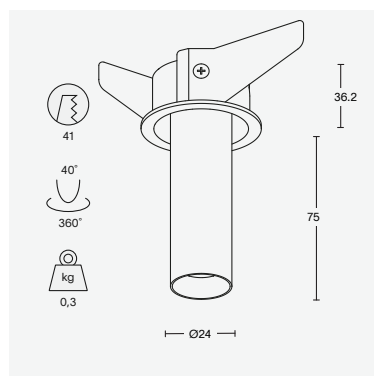

acrobat micro | trim long

finish	alu	brass	
colour temperature	2700K	3000K	
beam angle	10°	30°	50°
output	up to 300 lumen		
CRI	97		
IP	20		
price	€ 229 - 369 excl. VAT