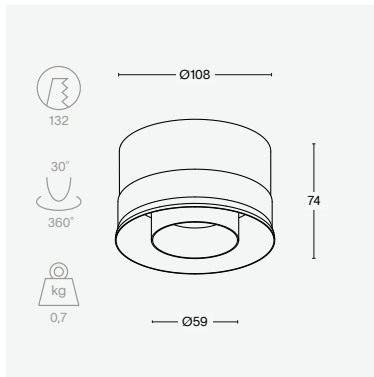

light + motion + ventilation | short

finish	alu	brass
colour temperature	2700K	3000K
motion detection	PIR (h 360 v 100)	
ventilation	h 360 v 100	
light output	up to 800 lumen	
other	CRI 90+	IP20
price	€ 429 - 699 excl. VAT