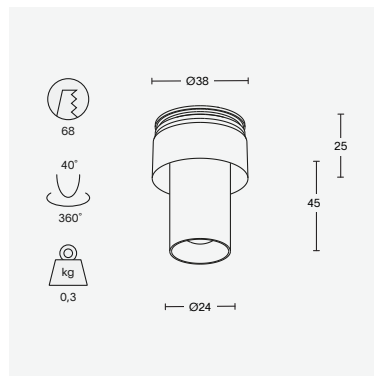

acrojack mini | short

finish	alu	brass		
colour temperature	2700K	3000K		
beam angle	10°	20°	40°	60°
output	up to 750 lumen			
CRI	90+	97		
IP	20			
price	€ 289 - 499 excl. VAT			

acrotrack mini | long

finish	alu	brass		
colour temperature	2700K	3000K		
beam angle	10°	20°	40°	60°
output	up to 1000 lumen			
CRI	90+	97		
IP	20			
price	€ 289 - 499 excl. VAT			

acrotrack mini | short

finish	alu	brass		
colour temperature	2700K	3000K		
beam angle	10°	20°	40°	60°
output	up to 750 lumen			
CRI	90+	97		
IP	20			
price	€ 289 - 499 excl. VAT			

light only

acrobat micro | long

finish	alu	brass	
colour temperature	2700K	3000K	
beam angle	10°	30°	50°
output	up to 300 lumen		
CRI	97		
IP	20		
price	€ 229 - 369 excl. VAT		

acrobat micro | short

finish	alu	brass	
colour temperature	2700K	3000K	
beam angle	10°	30°	50°
output	up to 250 lumen		
CRI	97		
IP	20		
price	€ 229 - 369 excl. VAT		