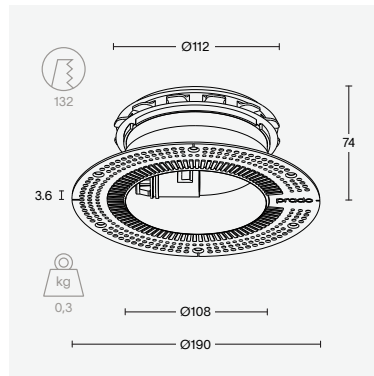

accessories

Ø108

plaster ring Ø108

ventilation specs

fits into every Ø125 valve adapter

price

€ 29 excl. VAT