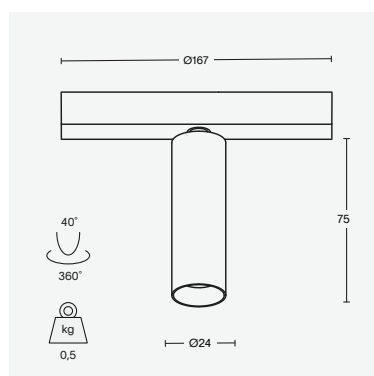

acrotrack micro | long

finish	alu	brass	
colour temperature	2700K	3000K	
beam angle	10°	30°	50°
output	up to 300 lumen		
CRI	97		
IP	20		
price	€ 229 - 369 excl. VAT