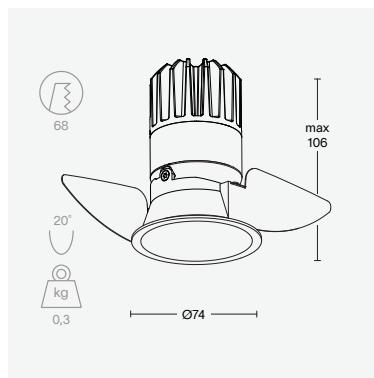

light only

trimless spot | long

finish	alu	brass
colour temperature	2700K	3000K
beam angle	15° 25° 40°	60°
output	up to 1100 lumen	
CRI	90+	97
IP	65	
price	€ 149 - 249 excl. VAT	

trimless spot | short

finish	alu	brass
colour temperature	2700K	3000K
beam angle	40°	60°
output	up to 800 lumen	
CRI	90+	97
IP	65	
price	€ 149 - 249 excl. VAT	

trim spot | long

finish	alu	brass
colour temperature	2700K	3000K
beam angle	15° 25° 40°	60°
output	up to 1100 lumen	
CRI	90+	97
IP	65	
price	€ 149 - 249 excl. VAT	

trim spot | short

finish	alu	brass
colour temperature	2700K	3000K
beam angle	15° 25° 40°	60°
output	up to 800 lumen	
CRI	90+	97
IP	65	
price	€ 149 - 249 excl. VAT	

light only

trimless spot | adjustable

finish	alu	brass	
colour temperature	2700K	3000K	
beam angle	15°	25°	40°
output	up to 1100 lumen		
CRI	90+	97	
IP	65		
price	€ 189 - 329 excl. VAT		

trim spot | adjustable