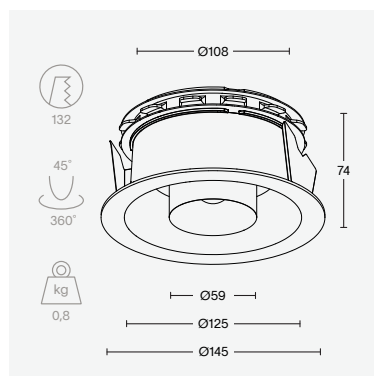

light only + motion | trim short

finish	alu	
colour temperature	2700K	3000K
motion detector	passive infrared sensor (PIR)	
detection angle	h 360 v 100	
light output	up to 800 lumen	
other	CRI 90+	IP ↑ 20
price	€ 329 excl. VAT