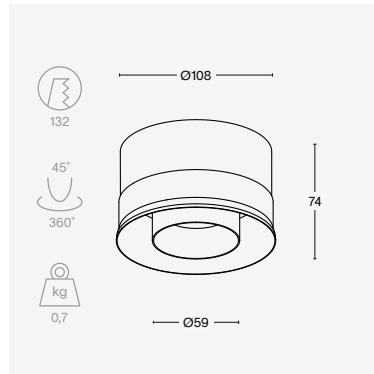

light only + motion | short

finish	alu	brass
colour temperature	2700K	3000K
motion detector	passive infrared sensor (PIR)	
detection angle	h 360 v 100	
light output	up to 800 lumen	
other	CRI 90+	IP20
price	€ 349 - 599 excl. VAT