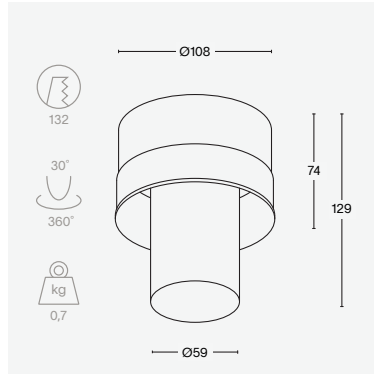

light + motion + ventilation

light + motion + ventilation | long

finish	alu	brass
colour temperature	2700K	3000K
motion detection	PIR (h 360 v 100)	
ventilation	extract up to 50m³/h	
light output	up to 800 lumen	
other	CRI 90+	IP20
price	€ 429 - 699 excl. VAT