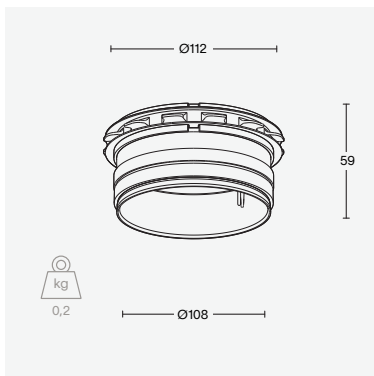

ventilation specs

fits into every Ø125 valve adapter

adjustability

min. 12mm - max. 33mm

price

€ 39 excl. VAT

clt csc ring Ø108

ventilation specs