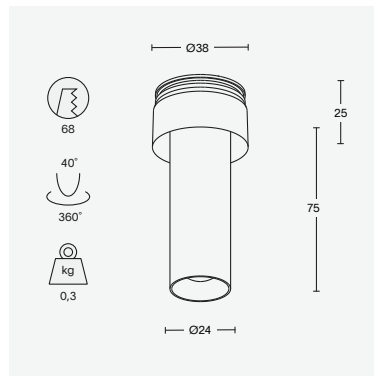

finish	alu	brass		
colour temperature	2700K	3000K		
beam angle	10°	20°	40°	60°
output	up to 750 lumen			
CRI	90+	97		
IP	20			
price	€ 289 - 499 excl. VAT			

light only

acrojack mini | long

finish	alu	brass		
colour temperature	2700K	3000K		
beam angle	10°	20°	40°	60°
output	up to 1000 lumen			
CRI	90+	97		
IP	20			
price	€ 289 - 499 excl. VAT			

acrojack mini | short

finish	alu	brass		
colour temperature	2700K	3000K		
beam angle	10°	20°	40°	60°
output	up to 750 lumen			
CRI	90+	97		
IP	20			
price	€ 289 - 499 excl. VAT			

acrotrack mini | long

finish	alu	brass		
colour temperature	2700K	3000K		
beam angle	10°	20°	40°	60°
output	up to 1000 lumen			
CRI	90+	97		
IP	20			
price	€ 289 - 499 excl. VAT			

acrotrack mini | short

finish	alu	brass		
colour temperature	2700K	3000K		
beam angle	10°	20°	40°	60°
output	up to 750 lumen			
CRI	90+	97		
IP	20			
price	€ 289 - 499 excl. VAT			

light only

acrobat micro | long