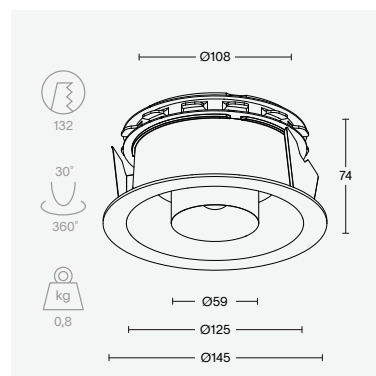

light + ventilation | trim short

colour	alu			
colour temperature	2700K	3000K		
beam angle	25°	40°	60°	
output	up to 600 lumen			
other	IP65 CRI 90+ / 97			
ventilation	extract up to 50m³/h			
price	€ 329 excl. VAT