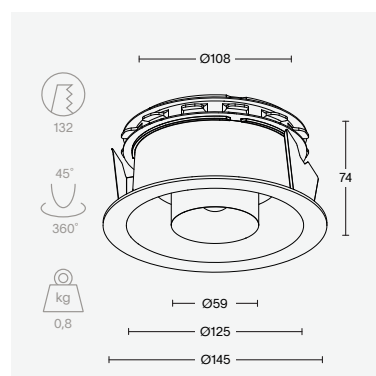

light only | trim short

colour	alu		
colour temperature	2700K	3000K	
beam angle	25°	40°	60°
output	up to 600 lumen		
CRI	90+	97	
IP	65		
price	€ 269 excl. VAT