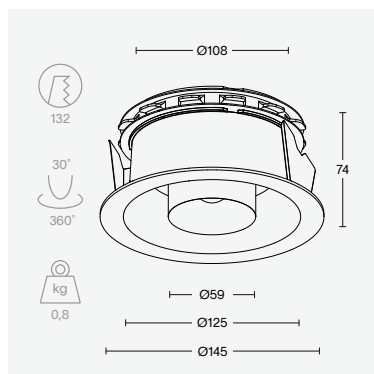

light + motion + ventilation | trim short

finish	alu	
colour temperature	2700K	3000K
motion detection	PIR (h 360 v 100)	
ventilation	h 360 v 100	
light output	up to 800 lumen	
other	CRI 90+	IP20
price	€ 409 excl. VAT