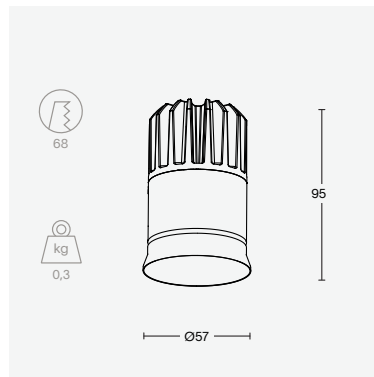

light + motion | trim

finish	alu	
colour temperature	2700K	3000K
motion detector	passive infrared sensor (PIR)	
detection angle	h 360 v 100	
light output	up to 800 lumen	
other	CRI 90+	IP ↑ 20
price	€ 229 excl. VAT	

light only

trimless spot | long

finish	alu	brass
colour temperature	2700K	3000K
beam angle	15° 25° 40°	60°
output	up to 1100 lumen	
CRI	90+	97
IP	65	
price	€ 149 - 249 excl. VAT	

trimless spot | short

finish	alu	brass
colour temperature	2700K	3000K
beam angle	40°	60°
output	up to 800 lumen	
CRI	90+	97
IP	65	
price	€ 149 - 249 excl. VAT	