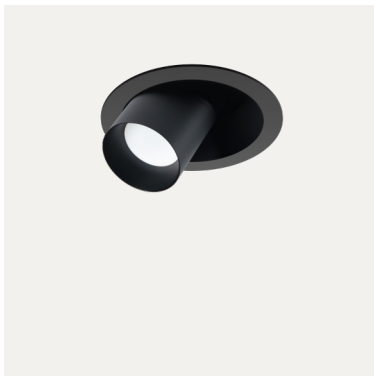

light only + motion | trim long

finish	alu	
colour temperature	2700K	3000K
motion detector	passive infrared sensor (PIR)	
detection angle	h 360 v 100	
light output	up to 800 lumen	
other	CRI 90+	IP ↑ 20
price	€ 329 excl. VAT