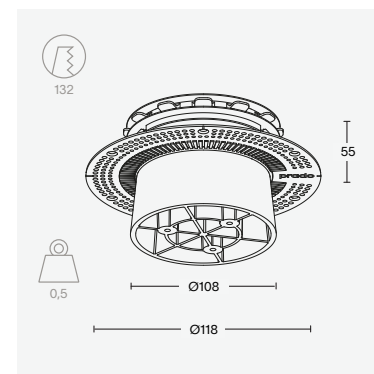

concrete ring + cap Ø108

ventilation specs

fits into every Ø125 valve adapter

price

€ 69 excl. VAT