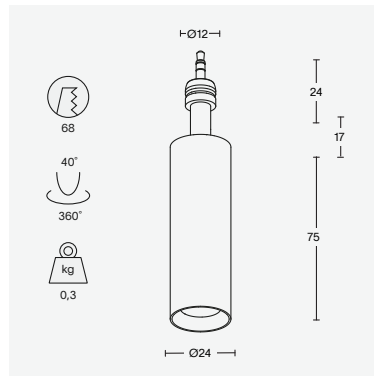

finish	alu	brass	
colour temperature	2700K	3000K	
beam angle	10°	30°	50°
output	up to 300 lumen		
CRI	97		
IP	20		
price	€ 229 - 369 excl. VAT		

acrobat micro | short

finish	alu	brass	
colour temperature	2700K	3000K	
beam angle	10°	30°	50°
output	up to 250 lumen		
CRI	97		
IP	20		
price	€ 229 - 369 excl. VAT		

acrobat micro | trim long

finish	alu	brass	
colour temperature	2700K	3000K	
beam angle	10°	30°	50°
output	up to 300 lumen		
CRI	97		
IP	20		
price	€ 229 - 369 excl. VAT		

acrobat micro | trim short

finish	alu	brass	
colour temperature	2700K	3000K	
beam angle	10°	30°	50°
output	up to 250 lumen		
CRI	97		
IP	20		
price	€ 229 - 369 excl. VAT		

light only

acrojack micro | long

finish	alu	brass	
colour temperature	2700K	3000K	
beam angle	10°	30°	50°
output	up to 300 lumen		
CRI	97		
IP	20		
price	€ 229 - 369 excl. VAT		

acrojack micro | short

finish	alu	brass	
colour temperature	2700K	3000K	
beam angle	10°	30°	50°
output	up to 250 lumen		
CRI	97		
IP	20		
price	€ 229 - 369 excl. VAT		