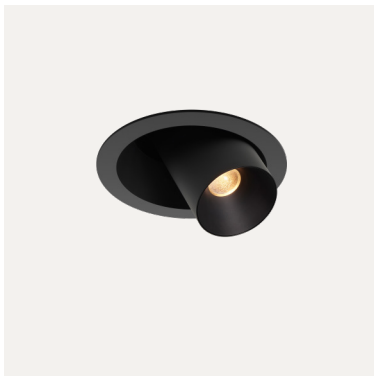

light + ventilation | trim long

colour	alu			
colour temperature	2700K	3000K		
beam angle	15°	25°	40°	60°
output	up to 1100 lumen			
other	IP65 CRI 90+ / 97			
ventilation	extract up to 50m³/h			
price	€ 329 excl. VAT