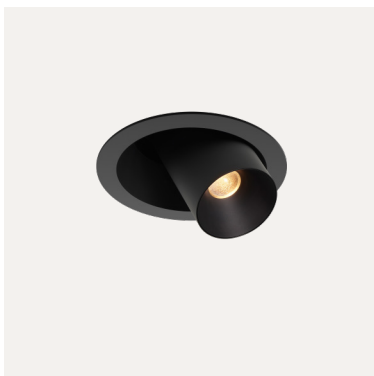

finish	alu	brass	
colour temperature	2700K	3000K	
beam angle	15°	25°	40°
output	up to 1100 lumen		
CRI	90+	97	
IP	65		
price	€ 189 - 329 excl. VAT		

wallwash | trimless

finish	alu	
colour temperature	2700K	3000K
beam angle	asymmetric	
output	up to 1000 lumen	
CRI	90+	97
IP	20	
price	€ 229 excl. VAT	

light only

light only | long

finish	alu	brass		
colour temperature	2700K	3000K		
beam angle	15°	25°	40°	60°
output	up to 1100 lumen			
CRI	90+	97		
IP	↓ 65 ↑ 20			
price	€ 289 - 549 excl. VAT			

light only | short

finish	alu	brass	
colour temperature	2700K	3000K	
beam angle	25°	40°	60°
output	up to 800 lumen		
CRI	90+	97	
IP	↓ 65 ↑ 20		
price	€ 289 - 549 excl. VAT		

light only | trim long

colour	alu			
colour temperature	2700K	3000K		
beam angle	15°	25°	40°	60°
output	up to 1100 lumen			
CRI	90+	97		
IP	65			
price	€ 269 excl. VAT			

light only | trim short

colour	alu		
colour temperature	2700K	3000K	
beam angle	25°	40°	60°
output	up to 600 lumen		
CRI	90+	97	
IP	65		
price	€ 269 excl. VAT		

light only

trimless spot mini | long

finish	alu	brass		
colour temperature	2700K	3000K		
beam angle	10°	20°	40°	60°
output	up to 750 lumen			
CRI	90+	97		
IP	44			
price	€ 149 - 249 excl. VAT			