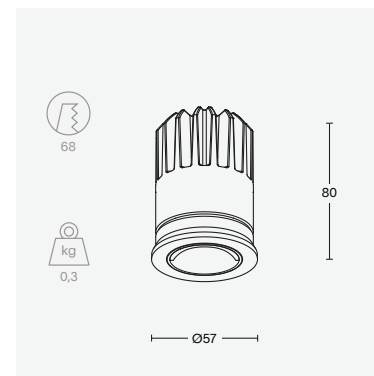

trim spot | long

finish	alu	brass
colour temperature	2700K	3000K
beam angle	15° 25° 40°	60°
output	up to 1100 lumen	
CRI	90+	97
IP	65	
price	€ 149 - 249 excl. VAT	

trim spot | short

finish	alu	brass
colour temperature	2700K	3000K
beam angle	15° 25° 40°	60°
output	up to 800 lumen	
CRI	90+	97
IP	65	
price	€ 149 - 249 excl. VAT	

light only

trimless spot | adjustable

finish	alu	brass	
colour temperature	2700K	3000K	
beam angle	15°	25°	40°
output	up to 1100 lumen		
CRI	90+	97	
IP	65		
price	€ 189 - 329 excl. VAT		

trim spot | adjustable

finish	alu	brass	
colour temperature	2700K	3000K	
beam angle	15°	25°	40°
output	up to 1100 lumen		
CRI	90+	97	
IP	65		
price	€ 189 - 329 excl. VAT		

wallwash | trimless

finish	alu	
colour temperature	2700K	3000K
beam angle	asymmetric	
output	up to 1000 lumen	
CRI	90+	97
IP	20	
price	€ 229 excl. VAT	