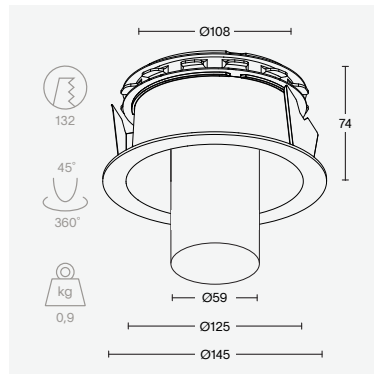

light only + motion | trim long

finish	alu	
colour temperature	2700K	3000K
motion detector	passive infrared sensor (PIR)	
detection angle	h 360 v 100	
light output	up to 800 lumen	
other	CRI 90+	IP ↑ 20
price	€ 329 excl. VAT