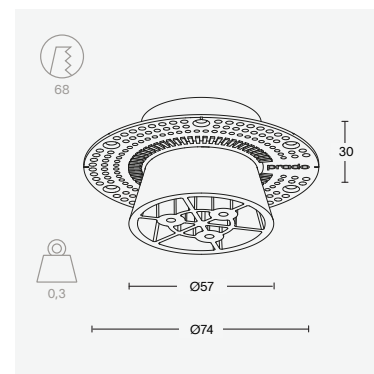

concrete ring + cap Ø57

location	ceiling indoor

price	€ 89 excl. VAT