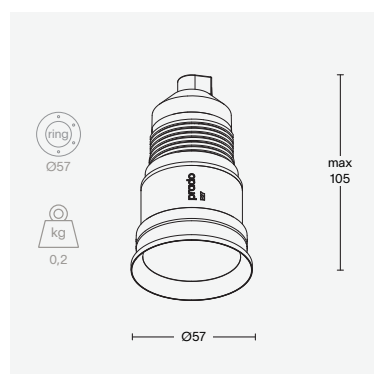

invisible E27

fitting	E27
light bulb	excluded
input voltage	220-240V
dimmable	see light bulb
power	max. 60W
IP	20
price	€ 89 excl. VAT