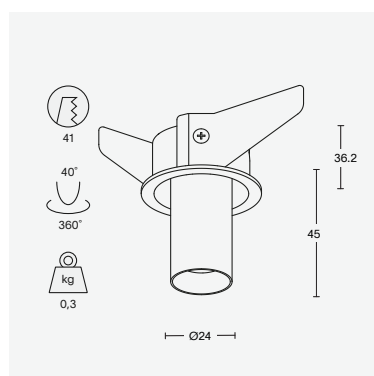

acrotrack mini | short

finish	alu	brass		
colour temperature	2700K	3000K		
beam angle	10°	20°	40°	60°
output	up to 750 lumen			
CRI	90+	97		
IP	20			
price	€ 289 - 499 excl. VAT			

light only

acrobat micro | long

finish	alu	brass	
colour temperature	2700K	3000K	
beam angle	10°	30°	50°
output	up to 300 lumen		
CRI	97		
IP	20		
price	€ 229 - 369 excl. VAT		

acrobat micro | short

finish	alu	brass	
colour temperature	2700K	3000K	
beam angle	10°	30°	50°
output	up to 250 lumen		
CRI	97		
IP	20		
price	€ 229 - 369 excl. VAT		

acrobat micro | trim long

finish	alu	brass	
colour temperature	2700K	3000K	
beam angle	10°	30°	50°
output	up to 300 lumen		
CRI	97		
IP	20		
price	€ 229 - 369 excl. VAT		

acrobat micro | trim short

finish	alu	brass	
colour temperature	2700K	3000K	
beam angle	10°	30°	50°
output	up to 250 lumen		
CRI	97		
IP	20		
price	€ 229 - 369 excl. VAT		