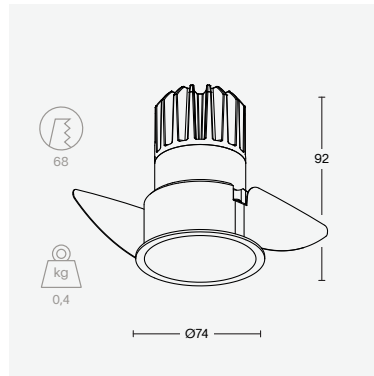

light only

trimless spot | long

finish	alu	brass
colour temperature	2700K	3000K
beam angle	15° 25° 40°	60°
output	up to 1100 lumen	
CRI	90+	97
IP	65	
price	€ 149 - 249 excl. VAT	

trimless spot | short

finish	alu	brass
colour temperature	2700K	3000K
beam angle	40°	60°
output	up to 800 lumen	
CRI	90+	97
IP	65	
price	€ 149 - 249 excl. VAT	

trim spot | long

finish	alu	brass
colour temperature	2700K	3000K
beam angle	15° 25° 40°	60°
output	up to 1100 lumen	
CRI	90+	97
IP	65	
price	€ 149 - 249 excl. VAT	

trim spot | short

finish	alu	brass
colour temperature	2700K	3000K
beam angle	15° 25° 40°	60°
output	up to 800 lumen	
CRI	90+	97
IP	65	
price	€ 149 - 249 excl. VAT	