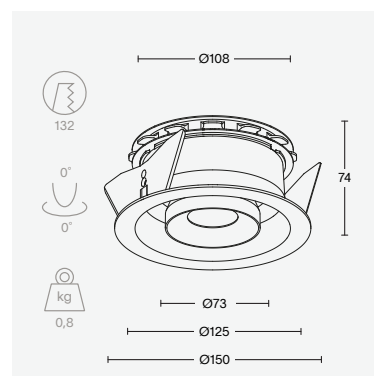

light + ventilation | trim SE

colour	black	white
colour temperature	2700K	3000K
beam angle	25°	
output	up to 600 lumen	
other	IP65	CRI 90+
ventilation	extract up to 50m³/h	
price	€ 169 excl. VAT