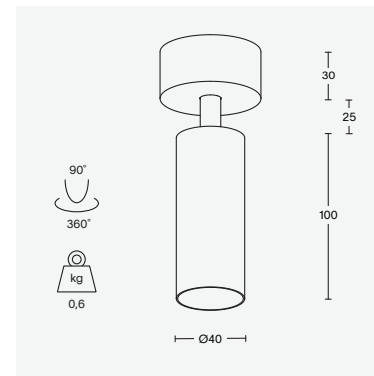

acrobat surface mini | long

finish	alu	brass		
colour temperature	2700K	3000K		
beam angle	10°	20°	40°	60°
output	up to 1000 lumen			
CRI	90+	97		
IP	65			
price	€ 289 - 599 excl. VAT