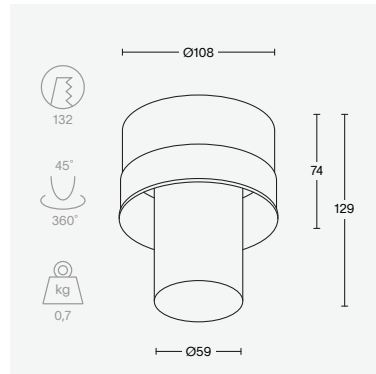

light only

trimless spot | adjustable

finish	alu	brass	
colour temperature	2700K	3000K	
beam angle	15°	25°	40°
output	up to 1100 lumen		
CRI	90+	97	
IP	65		
price	€ 189 - 329 excl. VAT		

trim spot | adjustable

finish	alu	brass	
colour temperature	2700K	3000K	
beam angle	15°	25°	40°
output	up to 1100 lumen		
CRI	90+	97	
IP	65		
price	€ 189 - 329 excl. VAT		

wallwash | trimless

finish	alu	
colour temperature	2700K	3000K
beam angle	asymmetric	
output	up to 1000 lumen	
CRI	90+	97
IP	20	
price	€ 229 excl. VAT	

light only

light only | long

finish	alu	brass		
colour temperature	2700K	3000K		
beam angle	15°	25°	40°	60°
output	up to 1100 lumen			
CRI	90+	97		
IP	↓ 65 ↑ 20			
price	€ 289 - 549 excl. VAT			

light only | short