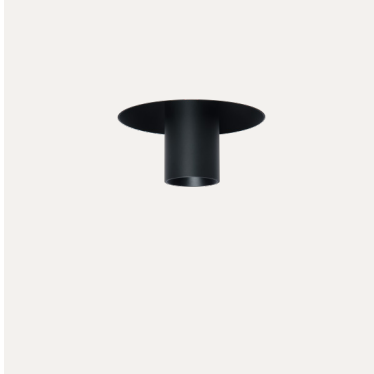

other

light + ventilation mini

finish	alu	brass		
colour temperature	2700K	3000K		
beam angle	10°	20°	40°	60°
output	up to 1000 lumen			
other	IP65	CRI 90+ / 97		
ventilation	extract up to 50m³/h			
price	€ 349 - 599 excl. VAT