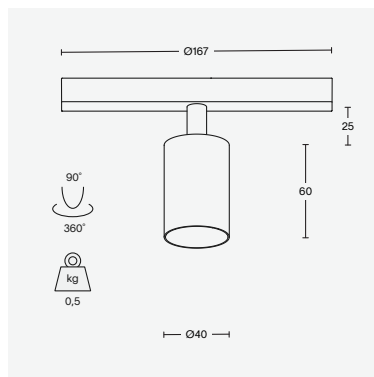

acrotrack mini | short

finish	alu	brass		
colour temperature	2700K	3000K		
beam angle	10°	20°	40°	60°
output	up to 750 lumen			
CRI	90+	97		
IP	20			
price	€ 289 - 499 excl. VAT