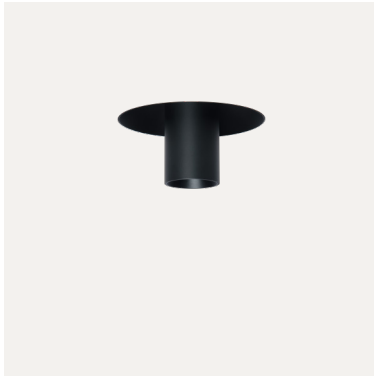

finish	alu	brass	
colour temperature	2700K	3000K	
beam angle	40°		
output	up to 750 lumen		
CRI	90+	97	
IP	↓ 65 ↑ 65		
price	€ 149 - 249 excl. VAT		

trim spot mini | short

finish	alu	brass	
colour temperature	2700K	3000K	
beam angle	40°		
output	up to 550 lumen		
CRI	90+	97	
IP	↓ 65 ↑ 65		
price	€ 149 - 249 excl. VAT		

light only

light only mini

finish	alu	brass		
colour temperature	2700K	3000K		
beam angle	10°	20°	40°	60°
output	up to 1000 lumen			
CRI	90+	97		
IP	65			
price	€ 289 - 599 excl. VAT			

surface spot mini