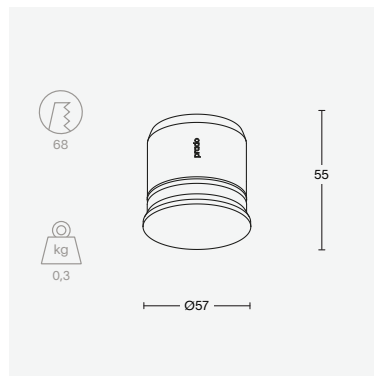

light + motion | surface

finish	alu	
colour temperature	2700K	3000K
motion detector	passive infrared sensor (PIR)	
detection angle	h 360 v 100	
light output	up to 800 lumen	
other	CRI 90+	IP ↑ 20
price	€ 309 excl. VAT	

light only

trimless spot | long

finish	alu	brass
colour temperature	2700K	3000K
beam angle	15° 25° 40°	60°
output	up to 1100 lumen	
CRI	90+	97
IP	65	
price	€ 149 - 249 excl. VAT	

trimless spot | short

finish	alu	brass
colour temperature	2700K	3000K
beam angle	40°	60°
output	up to 800 lumen	
CRI	90+	97
IP	65	
price	€ 149 - 249 excl. VAT	

trim spot | long

finish	alu	brass
colour temperature	2700K	3000K
beam angle	15° 25° 40°	60°
output	up to 1100 lumen	
CRI	90+	97
IP	65	
price	€ 149 - 249 excl. VAT	

trim spot | short

finish	alu	brass
colour temperature	2700K	3000K
beam angle	15° 25° 40°	60°
output	up to 800 lumen	
CRI	90+	97
IP	65	
price	€ 149 - 249 excl. VAT	