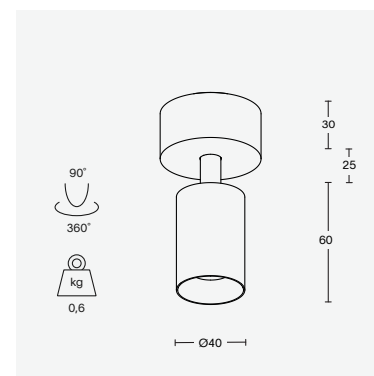

acrobat surface mini | short

finish	alu	brass		
colour temperature	2700K	3000K		
beam angle	10°	20°	40°	60°
output	up to 1000 lumen			
CRI	90+	97		
IP	65			
price	€ 289 - 599 excl. VAT