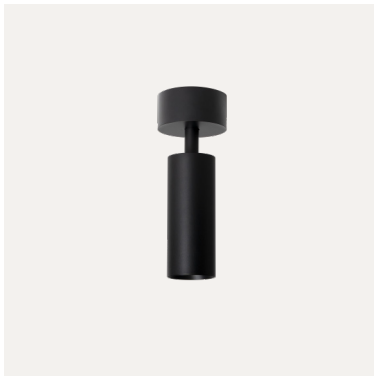

acrobat surface mini | long

finish	alu	brass		
colour temperature	2700K	3000K		
beam angle	10°	20°	40°	60°
output	up to 1000 lumen			
CRI	90+	97		
IP	65			
price	€ 289 - 599 excl. VAT