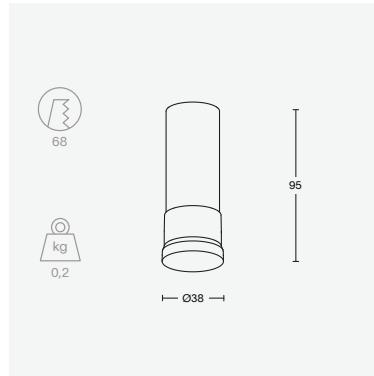

light only

light only | long

finish	alu	brass		
colour temperature	2700K	3000K		
beam angle	15°	25°	40°	60°
output	up to 1100 lumen			
CRI	90+	97		
IP	↓ 65 ↑ 20			
price	€ 289 - 549 excl. VAT			

light only | short

finish	alu	brass	
colour temperature	2700K	3000K	
beam angle	25°	40°	60°
output	up to 800 lumen		
CRI	90+	97	
IP	↓ 65 ↑ 20		
price	€ 289 - 549 excl. VAT		

light only | trim long

colour	alu			
colour temperature	2700K	3000K		
beam angle	15°	25°	40°	60°
output	up to 1100 lumen			
CRI	90+	97		
IP	65			
price	€ 269 excl. VAT			

light only | trim short

colour	alu		
colour temperature	2700K	3000K	
beam angle	25°	40°	60°
output	up to 600 lumen		
CRI	90+	97	
IP	65		
price	€ 269 excl. VAT		

light only

trimless spot mini | long

finish	alu	brass		
colour temperature	2700K	3000K		
beam angle	10°	20°	40°	60°
output	up to 750 lumen			
CRI	90+	97		
IP	44			
price	€ 149 - 249 excl. VAT			

trimless spot mini | short

finish	alu	brass		
colour temperature	2700K	3000K		
beam angle	10°	20°	40°	60°
output	up to 550 lumen			
CRI	90+	97		
IP	44			
price	€ 149 - 249 excl. VAT			

trim spot mini | long