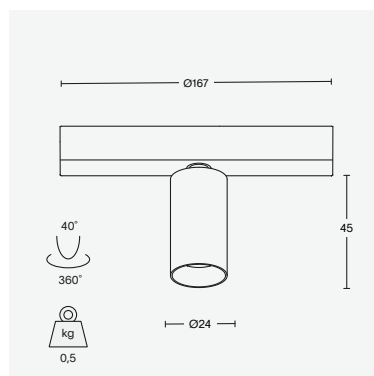

acrotrack micro | short

finish	alu	brass	
colour temperature	2700K	3000K	
beam angle	10°	30°	50°
output	up to 250 lumen		
CRI	97		
IP	20		
price	€ 229 - 369 excl. VAT