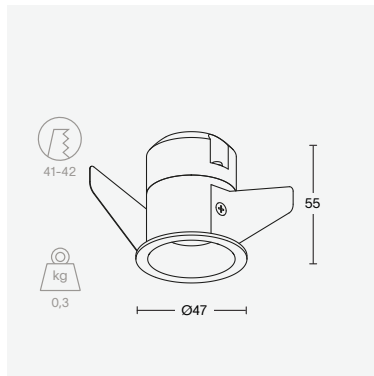

light only | trim short

colour	alu		
colour temperature	2700K	3000K	
beam angle	25°	40°	60°
output	up to 600 lumen		
CRI	90+	97	
IP	65		
price	€ 269 excl. VAT		

light only

trimless spot mini | long

finish	alu	brass		
colour temperature	2700K	3000K		
beam angle	10°	20°	40°	60°
output	up to 750 lumen			
CRI	90+	97		
IP	44			
price	€ 149 - 249 excl. VAT			

trimless spot mini | short

finish	alu	brass		
colour temperature	2700K	3000K		
beam angle	10°	20°	40°	60°
output	up to 550 lumen			
CRI	90+	97		
IP	44			
price	€ 149 - 249 excl. VAT			

trim spot mini | long

finish	alu	brass	
colour temperature	2700K	3000K	
beam angle	40°		
output	up to 750 lumen		
CRI	90+	97	
IP	↓ 65 ↑ 65		
price	€ 149 - 249 excl. VAT		

trim spot mini | short

finish	alu	brass	
colour temperature	2700K	3000K	
beam angle	40°		
output	up to 550 lumen		
CRI	90+	97	
IP	↓ 65 ↑ 65		
price	€ 149 - 249 excl. VAT		