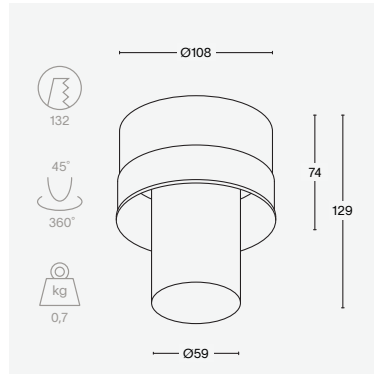

light + motion

light only + motion | long

finish	alu	brass
colour temperature	2700K	3000K
motion detector	passive infrared sensor (PIR)	
detection angle	h 360 v 100	
light output	up to 800 lumen	
other	CRI 90+	IP20
price	€ 349 - 599 excl. VAT