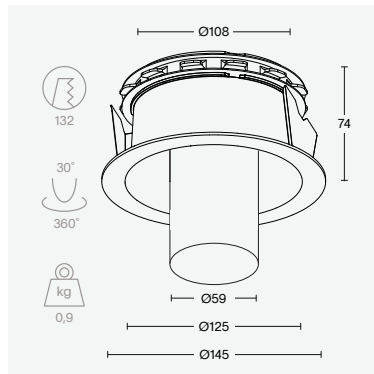

light + motion + ventilation | trim long

finish	alu	
colour temperature	2700K	3000K
motion detection	PIR (h 360 v 100)	
ventilation	h 360 v 100	
light output	up to 800 lumen	
other	CRI 90+	IP20
price	€ 409 excl. VAT