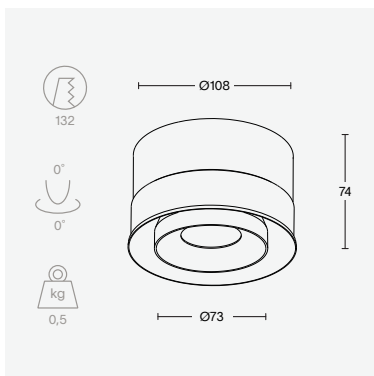

light + ventilation | SE

colour	black	white
colour temperature	2700K	3000K
beam angle	25°	40°
output	up to 600 lumen	
other	IP65	CRI 90+
ventilation	extract up to 50m³/h	
price	€ 199 excl. VAT