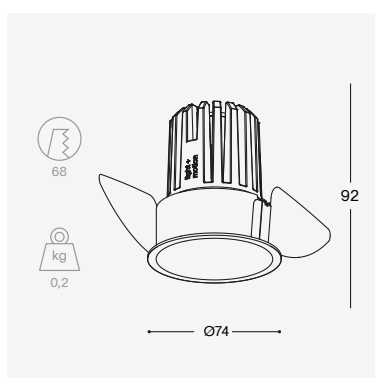

light + motion | trim

finish	alu	
colour temperature	2700K	3000K
motion detector	passive infrared sensor (PIR)	
detection angle	h 360 v 100	
light output	up to 800 lumen	
other	CRI 90+	IP ↑ 20
price	€ 229 excl. VAT