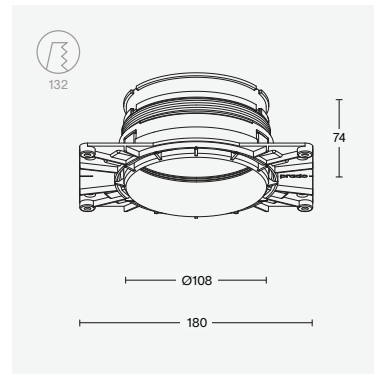

accessories

Ø108

plaster ring Ø108

ventilation specs

fits into every Ø125 valve adapter

price

€ 29 excl. VAT

adjustable plaster ring Ø108

ventilation specs

fits into every Ø125 valve adapter

adjustability

min. 12mm - max. 33mm

price

€ 39 excl. VAT

clt csc ring Ø108

ventilation specs