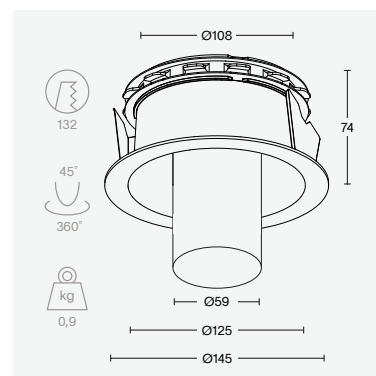

light only

light only | long

finish	alu	brass		
colour temperature	2700K	3000K		
beam angle	15°	25°	40°	60°
output	up to 1100 lumen			
CRI	90+	97		
IP	↓ 65 ↑ 20			
price	€ 289 - 549 excl. VAT			

light only | short

finish	alu	brass	
colour temperature	2700K	3000K	
beam angle	25°	40°	60°
output	up to 800 lumen		
CRI	90+	97	
IP	↓ 65 ↑ 20		
price	€ 289 - 549 excl. VAT		

light only | trim long

colour	alu			
colour temperature	2700K	3000K		
beam angle	15°	25°	40°	60°
output	up to 1100 lumen			
CRI	90+	97		
IP	65			
price	€ 269 excl. VAT			

light only | trim short

colour	alu		
colour temperature	2700K	3000K	
beam angle	25°	40°	60°
output	up to 600 lumen		
CRI	90+	97	
IP	65		
price	€ 269 excl. VAT		

light only

trimless spot mini | long

finish	alu	brass		
colour temperature	2700K	3000K		
beam angle	10°	20°	40°	60°
output	up to 750 lumen			
CRI	90+	97		
IP	44			
price	€ 149 - 249 excl. VAT			