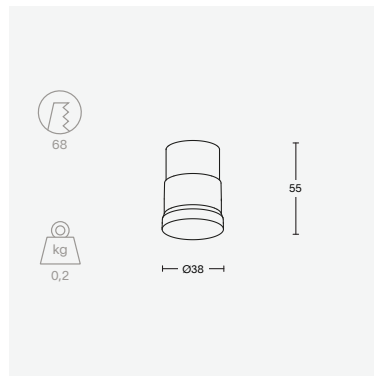

finish	alu	brass	
colour temperature	2700K	3000K	
beam angle	25°	40°	60°
output	up to 800 lumen		
CRI	90+	97	
IP	↓ 65 ↑ 20		
price	€ 289 - 549 excl. VAT		

light only | trim long

colour	alu			
colour temperature	2700K	3000K		
beam angle	15°	25°	40°	60°
output	up to 1100 lumen			
CRI	90+	97		
IP	65			
price	€ 269 excl. VAT			

light only | trim short

colour	alu		
colour temperature	2700K	3000K	
beam angle	25°	40°	60°
output	up to 600 lumen		
CRI	90+	97	
IP	65		
price	€ 269 excl. VAT		

light only

trimless spot mini | long

finish	alu	brass		
colour temperature	2700K	3000K		
beam angle	10°	20°	40°	60°
output	up to 750 lumen			
CRI	90+	97		
IP	44			
price	€ 149 - 249 excl. VAT			

trimless spot mini | short

finish	alu	brass		
colour temperature	2700K	3000K		
beam angle	10°	20°	40°	60°
output	up to 550 lumen			
CRI	90+	97		
IP	44			
price	€ 149 - 249 excl. VAT			

trim spot mini | long

finish	alu	brass	
colour temperature	2700K	3000K	
beam angle	40°		
output	up to 750 lumen		
CRI	90+	97	
IP	↓ 65 ↑ 65		
price	€ 149 - 249 excl. VAT		

trim spot mini | short

finish	alu	brass	
colour temperature	2700K	3000K	
beam angle	40°		
output	up to 550 lumen		
CRI	90+	97	
IP	↓ 65 ↑ 65		
price	€ 149 - 249 excl. VAT		