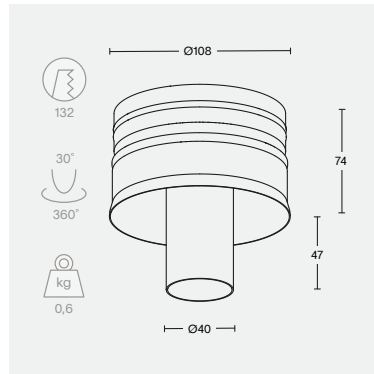

other

light + ventilation mini

finish	alu	brass		
colour temperature	2700K	3000K		
beam angle	10°	20°	40°	60°
output	up to 1000 lumen			
other	IP65	CRI 90+ / 97		
ventilation	extract up to 50m³/h			
price	€ 349 - 599 excl. VAT