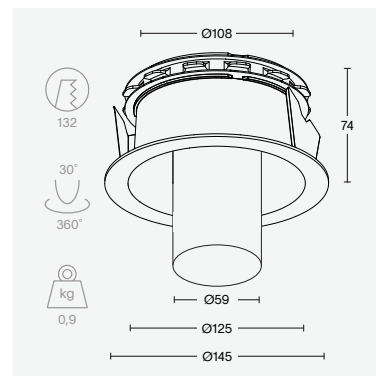

light + ventilation | trim long

colour	alu			
colour temperature	2700K	3000K		
beam angle	15°	25°	40°	60°
output	up to 1100 lumen			
other	IP65 CRI 90+ / 97			
ventilation	extract up to 50m³/h			
price	€ 329 excl. VAT