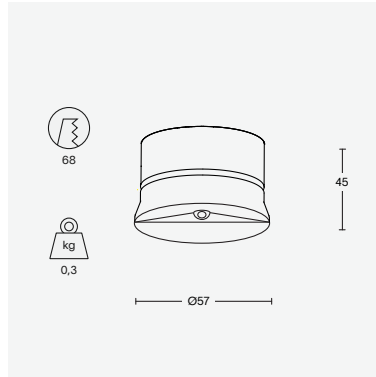

pradocam product overview

pradocam | trimless

type	IP camera
colour	black ano white struc
resolution	4MP (2688 x 1520)
frame rate	25/30 fps
field of view	h 101° v 57°
IP	20 (indoor only)
price excl. main unit	€ 699 excl. VAT