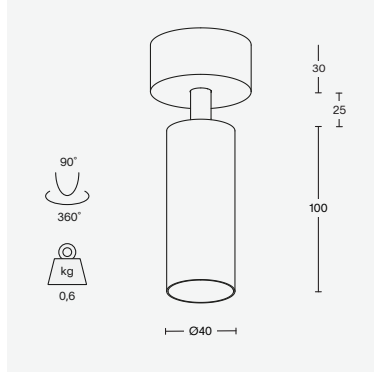

pradocam 360 | trimless mini

type	fisheye IP camera
colour	black ano white struc
resolution	1080p (1920 x 1200)
frame rate	50/60 fps
field of view	h 194° v 113°
IP	67 (indoor, outdoor)
price excl. main unit	€ 699 excl. VAT

pradocam mini | long

type	IP camera
colour	black ano white struc
resolution	4MP (2688 x 1520)
frame rate	25/30 fps
field of view	h 101° v 57°
IP	20 (indoor only)
price excl. main unit	€ 699 excl. VAT

pradocam mini | trim long

type	IP camera
colour	black ano white struc
resolution	4MP (2688 x 1520)
frame rate	25/30 fps
field of view	h 101° v 57°
IP	20 (indoor only)
price excl. main unit	€ 699 excl. VAT

pradocam product overview

pradocam surface mini | long

type	IP camera
colour	black ano white struc
resolution	4MP (2688 x 1520)
frame rate	25/30 fps
field of view	h 101° v 57°
IP	20 (indoor only)
price excl. main unit	€ 699 excl. VAT