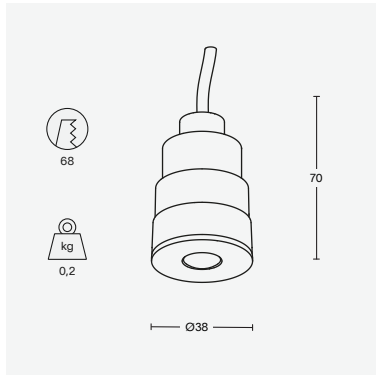

pradocam 360 | trimless mini

type	fisheye IP camera
colour	black ano white struc
resolution	1080p (1920 x 1200)
frame rate	50/60 fps
field of view	h 194° v 113°
IP	67 (indoor, outdoor)
price excl. main unit	€ 699 excl. VAT

pradocam mini | long

type	IP camera
colour	black ano white struc
resolution	4MP (2688 x 1520)
frame rate	25/30 fps
field of view	h 101° v 57°
IP	20 (indoor only)
price excl. main unit	€ 699 excl. VAT

pradocam mini | trim long

type	IP camera
colour	black ano white struc
resolution	4MP (2688 x 1520)
frame rate	25/30 fps
field of view	h 101° v 57°
IP	20 (indoor only)
price excl. main unit	€ 699 excl. VAT

pradocam product overview

pradocam surface mini | long

type	IP camera
colour	black ano white struc
resolution	4MP (2688 x 1520)
frame rate	25/30 fps
field of view	h 101° v 57°
IP	20 (indoor only)
price excl. main unit	€ 699 excl. VAT