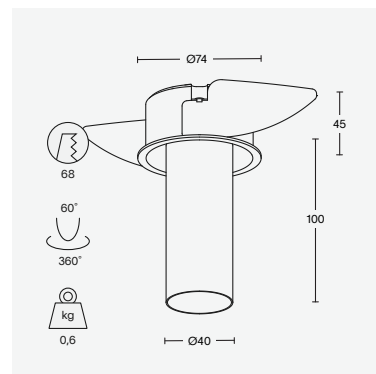

pradocam 360 | trimless mini

type	fisheye IP camera
colour	black ano white struc
resolution	1080p (1920 x 1200)
frame rate	50/60 fps
field of view	h 194° v 113°
IP	67 (indoor, outdoor)
price excl. main unit	€ 699 excl. VAT

pradocam mini | long

type	IP camera
colour	black ano white struc
resolution	4MP (2688 x 1520)
frame rate	25/30 fps
field of view	h 101° v 57°
IP	20 (indoor only)
price excl. main unit	€ 699 excl. VAT

pradocam mini | trim long

type	IP camera
colour	black ano white struc
resolution	4MP (2688 x 1520)
frame rate	25/30 fps
field of view	h 101° v 57°
IP	20 (indoor only)
price excl. main unit	€ 699 excl. VAT

pradocam product overview

pradocam surface mini | long

type	IP camera
colour	black ano white struc
resolution	4MP (2688 x 1520)
frame rate	25/30 fps
field of view	h 101° v 57°
IP	20 (indoor only)
price excl. main unit	€ 699 excl. VAT