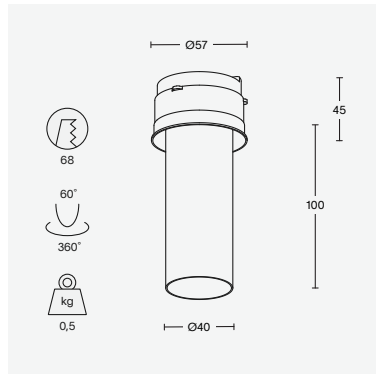

pradocam 360 | trimless mini

type	fisheye IP camera
colour	black ano white struc
resolution	1080p (1920 x 1200)
frame rate	50/60 fps
field of view	h 194° v 113°
IP	67 (indoor, outdoor)
price excl. main unit	€ 699 excl. VAT

pradocam mini | long

type	IP camera
colour	black ano white struc
resolution	4MP (2688 x 1520)
frame rate	25/30 fps
field of view	h 101° v 57°
IP	20 (indoor only)
price excl. main unit	€ 699 excl. VAT

pradocam mini | trim long

type	IP camera
colour	black ano white struc
resolution	4MP (2688 x 1520)
frame rate	25/30 fps
field of view	h 101° v 57°
IP	20 (indoor only)
price excl. main unit	€ 699 excl. VAT

pradocam product overview

pradocam surface mini | long

type	IP camera
colour	black ano white struc
resolution	4MP (2688 x 1520)
frame rate	25/30 fps
field of view	h 101° v 57°
IP	20 (indoor only)
price excl. main unit	€ 699 excl. VAT