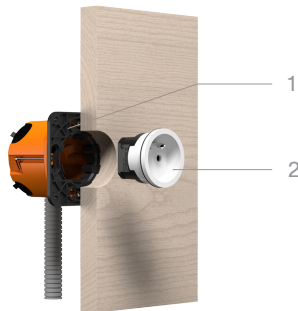

8800-2012

socket module (2)

Choice of: 8800-2038 to 8800-2051
= type E (BE/FR)

removal tool

8800-2010

backfit

components + SKUs

fits in wood, veneer and stone

+

small trim

trimless

+

backfit holder (1)

8800-2016

socket module (2)

Choice of: 8800-2020 to 8800-2067
= type E (BE/FR)

removal tool

8800-2010

retrofit

components + SKUs

fits in universal Ø68 junction boxes

+

small trim

trimless