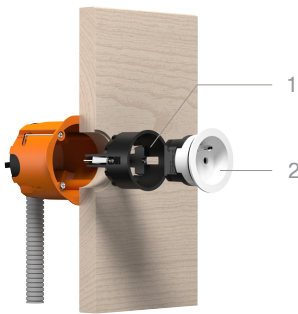

SOCKETS

multifit

components + SKUs

fits in wood, veneer and stone

+

small trim

+

multifit holder (1)

8800-2012

socket module (2)

Choice of: 8800-2038 to 8800-2051
= type E (BE/FR)

removal tool

8800-2010

backfit

components + SKUs

fits in wood, veneer and stone

+

small trim

trimless

+

backfit holder (1)

8800-2016

socket module (2)

Choice of: 8800-2020 to 8800-2067
= type E (BE/FR)

removal tool

8800-2010

retrofit

components + SKUs

fits in universal Ø68 junction boxes

+

small trim

trimless